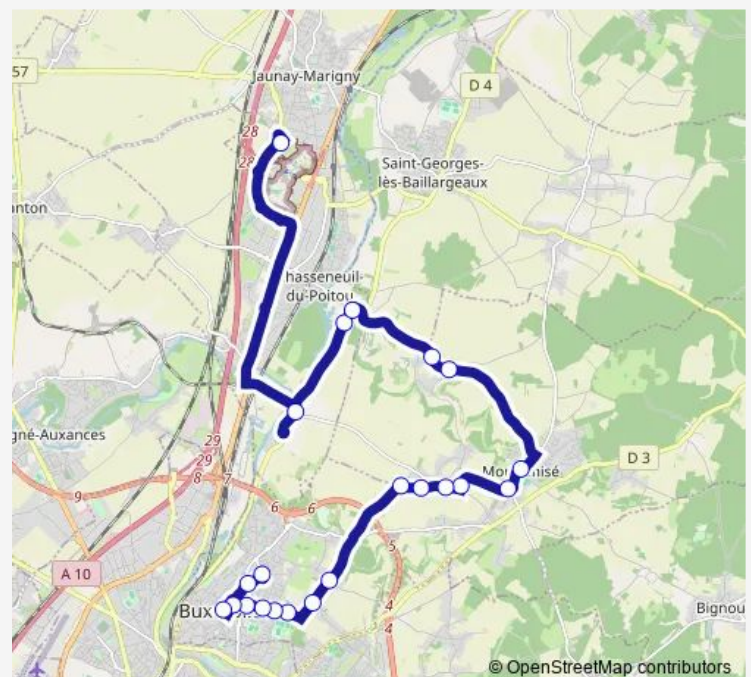

Place Mozart

Buxerolles Mairie

Voie Romaine

Route schedule

Lycée Lp2i — Salle des Sports

Monday 17:40

Tuesday 17:40

Wednesday 13:25

Thursday 17:40

Friday 17:40

Saturday —

Sunday —

Route info

Direction: Lycée Lp2i

Stops: 22

Trip Duration: 0 hour 48 min

S80 — Scolaire S80

Direction

Salle des Sports — Lycée Lp2i

23 stops

[Open route schedule](#)

Salle des Sports

Voie Romaine

Amandiers

Wednesday 07:06

Thursday 07:06

Friday 07:06

Saturday —

Sunday —

Route info

Direction: Salle des Sports

Stops: 23