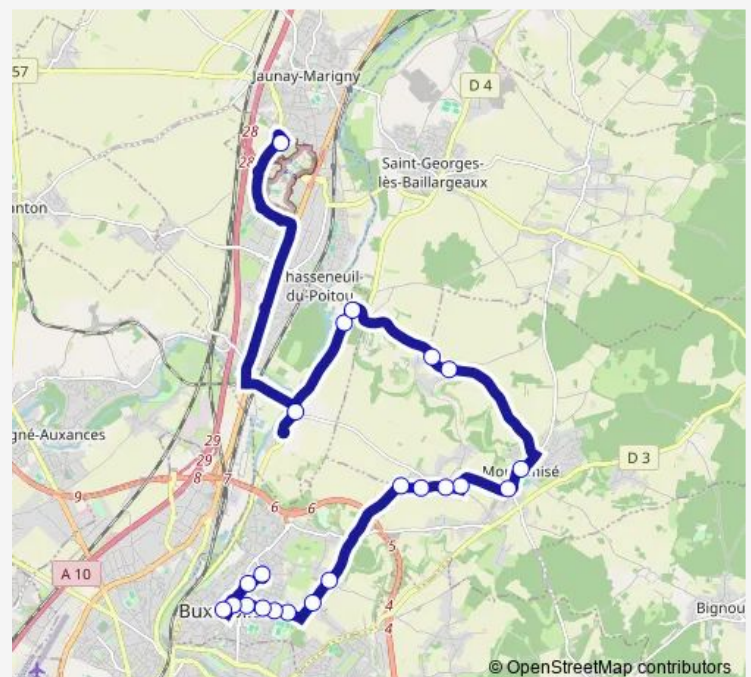

Place Mozart

Buxerolles Mairie

Voie Romaine

Route schedule

Lycée Lp2i — Salle des Sports

Monday 17:40

Tuesday 17:40

Wednesday 13:25

Thursday 17:40

Friday 17:40

Saturday —

Sunday —

Route info

Direction: Lycée Lp2i

Stops: 22

Trip Duration: 0 hour 48 min

S80 — Scolaire S80

Direction

Salle des Sports — Lycée Lp2i

23 stops

[Open route schedule](#)

Salle des Sports

Voie Romaine

Amandiers

Wednesday 07:06

Thursday 07:06

Friday 07:06

Saturday —

Sunday —

Route info

Direction: Salle des Sports

Stops: 23