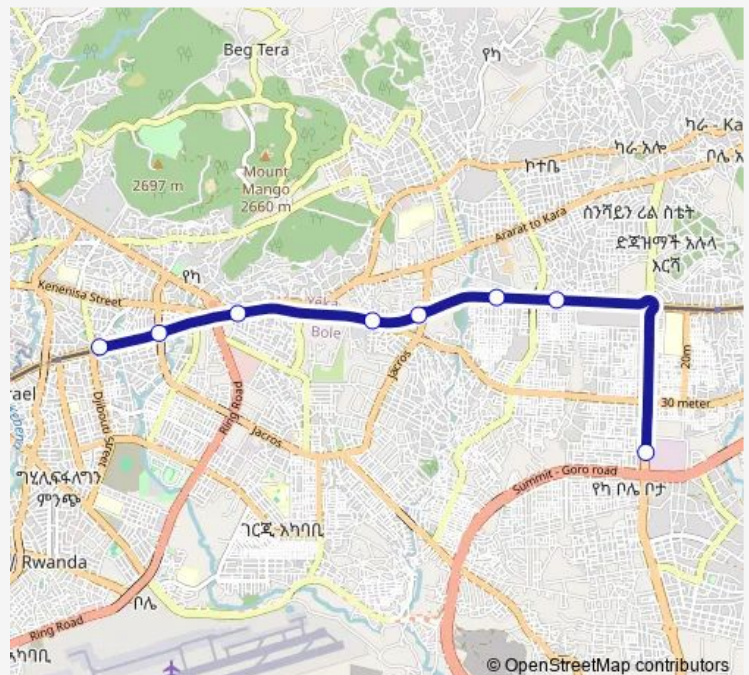

Civil Servis College

Se'alite Mihret

Gurd Shola

Megenagna

Lem Hotel

22 Mazoria

Route schedule

Summit — 22 Mazoria

Monday 06:00

Tuesday 06:00

Wednesday 06:00

Thursday 06:00

Friday 06:00

Saturday 06:00

Sunday 06:00

Route info

Direction: Summit

Stops: 8

Trip Duration: 0 hour 34 min

 Tx Bole 007 — 22 Mazoria ↔ Summit (Minibus)

Direction

22 Matoria — Summit

7 stops

[Open route schedule](#)

22 Matoria — Summit

Monday	06:00
Tuesday	06:00
Wednesday	06:00
Thursday	06:00
Friday	06:00
Saturday	06:00
Sunday	06:00

Route info

Direction: 22 Matoria

Stops: 7

Trip Duration: 0 hour 32 min

Tx Bole 007 Bus time schedules and route maps are available in an offline PDF at busmaps.com. Use the busmaps.com website to see live bus times, train schedule or subway schedule, and step-by-step directions for all public transit in Addis Ababa