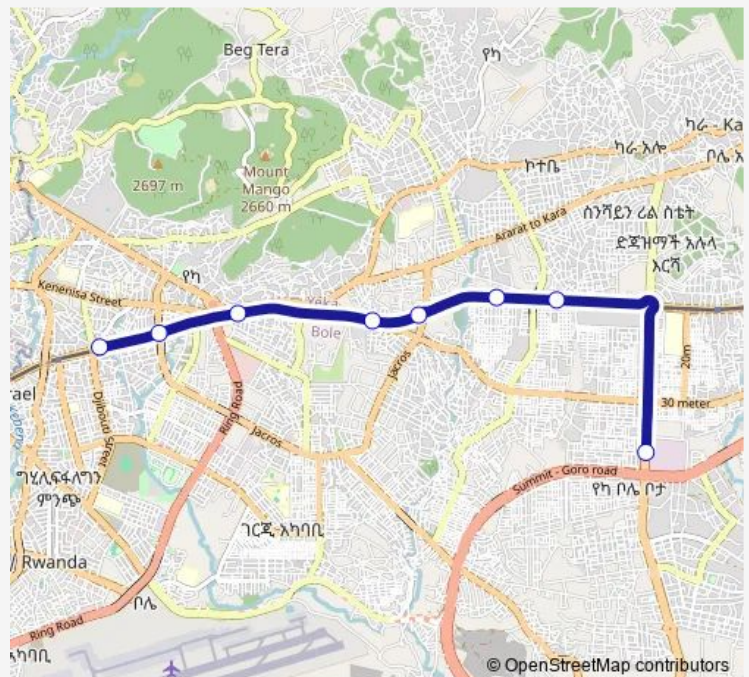

Civil Servis College

Se'alite Mihret

Gurd Shola

Megenagna

Lem Hotel

22 Mazoria

Route schedule

Summit — 22 Mazoria

Monday 06:00

Tuesday 06:00

Wednesday 06:00

Thursday 06:00

Friday 06:00

Saturday 06:00

Sunday 06:00

Route info

Direction: Summit

Stops: 8

Trip Duration: 0 hour 34 min

Tx Bole 007 — 22 Mazoria ↔ Summit (Minibus)

Direction

22 Matoria — Summit

7 stops

[Open route schedule](#)

22 Matoria — Summit

Monday	06:00
Tuesday	06:00
Wednesday	06:00
Thursday	06:00
Friday	06:00
Saturday	06:00
Sunday	06:00

Route info

Direction: 22 Matoria

Stops: 7

Trip Duration: 0 hour 32 min

Tx Bole 007 Bus time schedules and route maps are available in an offline PDF at busmaps.com. Use the busmaps.com website to see live bus times, train schedule or subway schedule, and step-by-step directions for all public transit in Addis Ababa