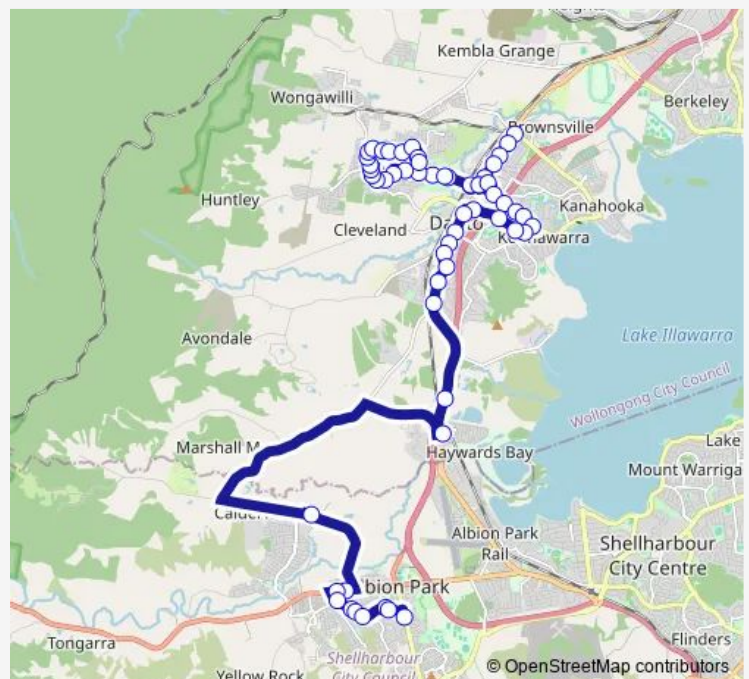

Bong Bong Rd Opp Parkdale Av

Bong Bong Rd Opp Horsley Dr

Bong Bong Rd At Denham Dr

Lucas Dr At Dawes Ct

Lucas Dr After Glengarry Way

Fairwater Dr Opp Lucas Dr

Fairwater Dr Before Highcroft Bvd

Highcroft Bvd At Moronga Ct

Bong Bong Rd Opp Glenlee Dr

Glenlee Dr After Bong Bong Rd

Glenlee Dr Before Horsley Dr

Horsley Dr After Ashwood Pl

Route schedule

Prince Edward Dr After Kanahooka Rd — Terry St After Badgery St

Monday	07:43
Tuesday	07:43
Wednesday	07:43
Thursday	07:43
Friday	07:43
Saturday	—
Sunday	—

Route info

Direction: Prince Edward Dr After Kanahooka Rd

Stops: 58

Trip Duration: 1 hour 0 min

S129 — Albion Park PS to Prince Edward Dr at Kanahooka Rd via Horsley

Horsley Dr At Glenwood Gr

Horsley Dr Before Robins Creek Rd

Horsley Dr Opp The Grange

Horsley Dr At Kariewood Cct

Horsley Dr After Greenbrook Pl

Horsley Dr At Parkdale Av

Bong Bong Rd Opp Reed Park

Dapto Leagues Club, Bong Bong Rd

Princes Hwy Opp Dapto Mall

Baan Baan St After Dapto Square Lane