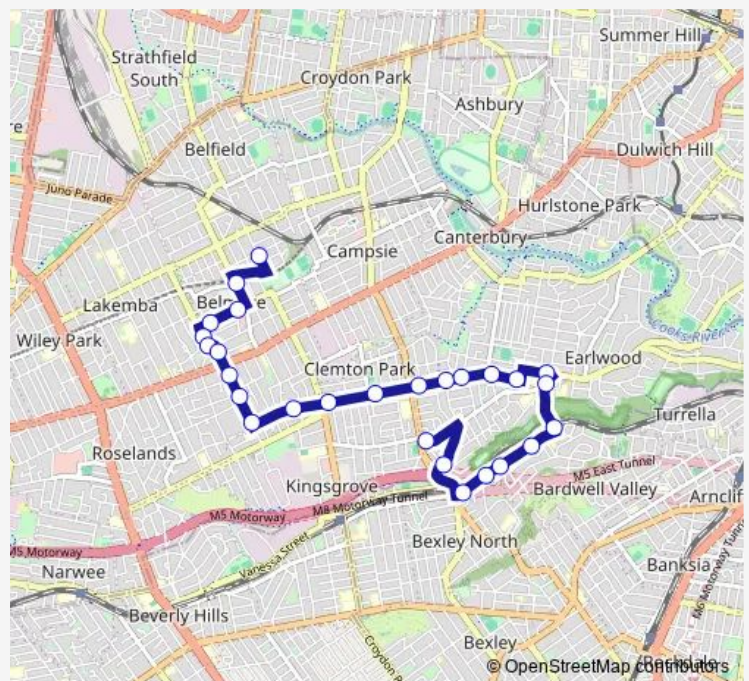

School Bus S129 All Saints Junior School to Bexley North

[Go to website](#)

Direction

All Saints Grammar Primary Campus, Cecilia St — Homer St Before Bexley Rd

27 stops

[Open route schedule](#)

- All Saints Grammar Primary Campus, Cecilia St
- Belmore Station, Burwood Rd
- Leylands Pde At Kent St
- Leylands Pde Opp Peel St
- Moreton St After Leylands Pde
- Moreton St At Chalmers St
- Chapel St At Wilson St
- Chapel St After Allegra Av
- Chapel St Opp Myers St
- Chapel St At Forsyth St
- All Saints Grammar Secondary Campus, Forsyth St
- William St Opp Shackel Av
- William St After Alfred St
- William St Opp Clemton Park Shops
- William St Opp Main St
- William St At Westfield St
- William St After Woolcott St
- William St Before Cameron Av
- Earwood Shops, Clarke St, Stand A
- Earwood Shops, Homer St, Stand E
- Hartill-Law Av Opp Bardwell Park Station

Route schedule

All Saints Grammar Primary Campus, Cecilia St — Homer St Before Bexley Rd

Monday	15:33
Tuesday	15:33
Wednesday	15:33
Thursday	15:33
Friday	15:33
Saturday	—
Sunday	—

Route info

Direction: All Saints Grammar Primary Campus, Cecilia St

Stops: 27

Trip Duration: 0 hour 29 min

S129 — All Saints Junior School to Bexley North

Slade Rd Opp Slade Road Reserve

Slade Rd Before Stotts Av

Slade Rd After Stotts Av

Slade Rd Before Bexley Rd

Wolli Av At Frost St