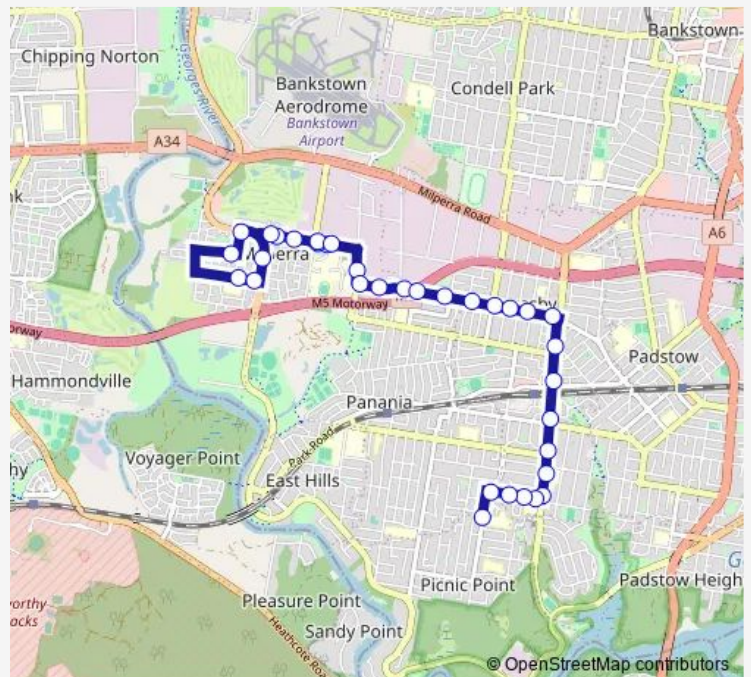

School Bus S129 WSU Bankstown to Picnic Point HS via The River Rd, Revesby

[Go to website](#)

Direction

Western Sydney University, Bullecourt Av — Picnic Point Public School, Kennedy St

34 stops

[Open route schedule](#)

Pozieres Av Opp Milperra Public School

Pozieres Av Before Henry Lawson Dr

Henry Lawson Dr At Ganmain Cres

Bullecourt Av At Keysor Pl

Bullecourt Av After Ashford Av

Bullecourt Av Opp Western Sydney University

Beaconsfield St After Queen St

Route schedule

Western Sydney University, Bullecourt Av — Picnic Point Public School, Kennedy St

Monday	08:05
Tuesday	08:05
Wednesday	08:05
Thursday	08:05
Friday	08:05
Saturday	—
Sunday	—

Route info

Direction: Western Sydney University, Bullecourt Av

Stops: 34

Trip Duration: 0 hour 28 min

S129 — WSU Bankstown to Picnic Point HS via The River Rd, Revesby

Beaconsfield St Before Ely St

Beaconsfield St At Albert St