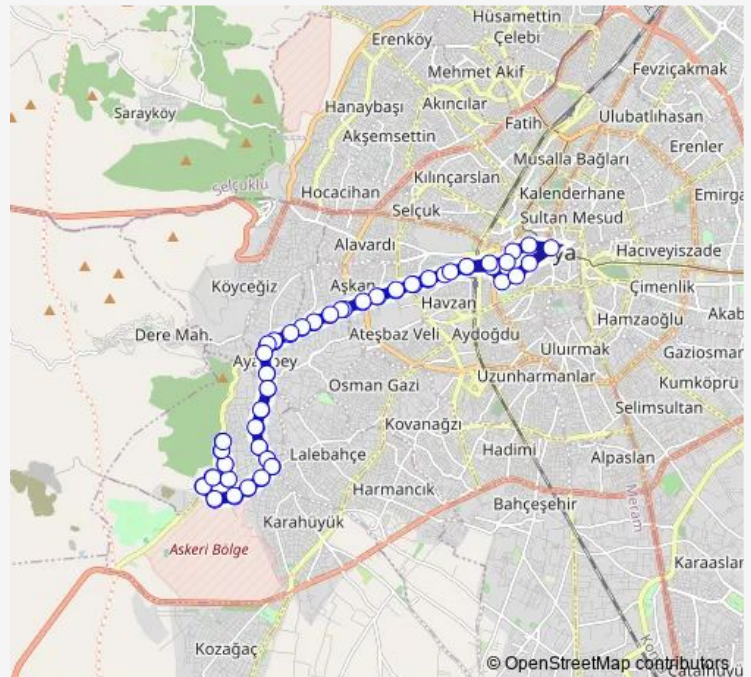

Saturday 08:15-19:00

Sunday 08:30-18:35

Route info

Direction: Meram SON Durak

Stops: 73

Trip Duration: 1 hour 10 min

74-A — Yeni YOL Ayanbey - Yeni yol Ayanbey

BusMaps

Damla

Meteoroloji

Meram Yeni Yol

Millet

Millet Bahçesi

Anıt

Zafer 1

Alaaddin Turnike 1