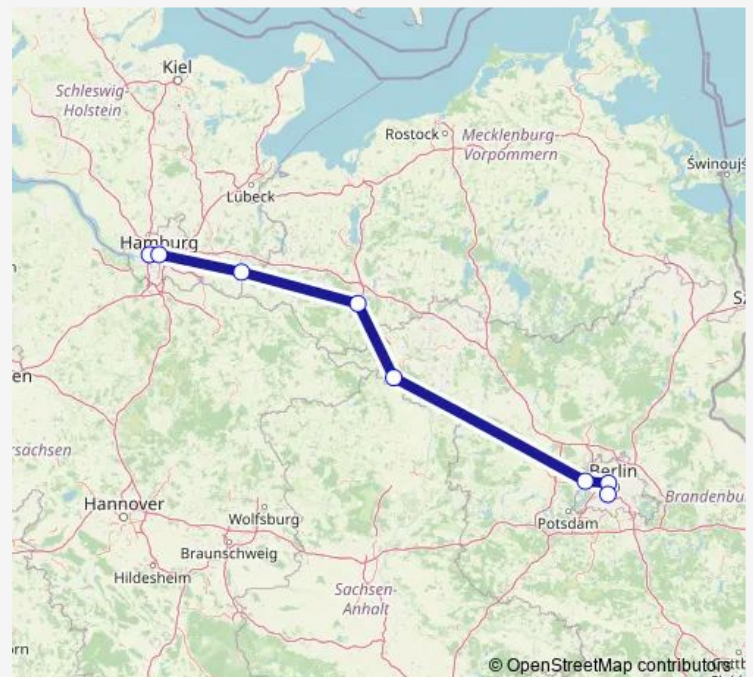

Direction

Hamburg-Altona — Berlin Südkreuz

8 stops

[Open route schedule](#)

Hamburg-Altona

Hamburg Hbf

Büchen

Ludwigslust

Wittenberge

Berlin-Spandau

Berlin Hbf (tief)

Berlin Südkreuz

Route schedule

Hamburg-Altona — Berlin Südkreuz

Monday 16:38

Tuesday 16:38

Wednesday 16:38

Thursday 16:38

Friday 16:38

Saturday 16:38

Sunday 16:38

Route info

Direction: Hamburg-Altona

Stops: 8

Trip Duration: 2 hour 25 min

IC 2071 Rail time schedules and route maps are available in an offline PDF at busmaps.com. Use the busmaps.com website to see live bus times, train schedule or subway schedule, and step-by-step directions for all public transit in Berlin