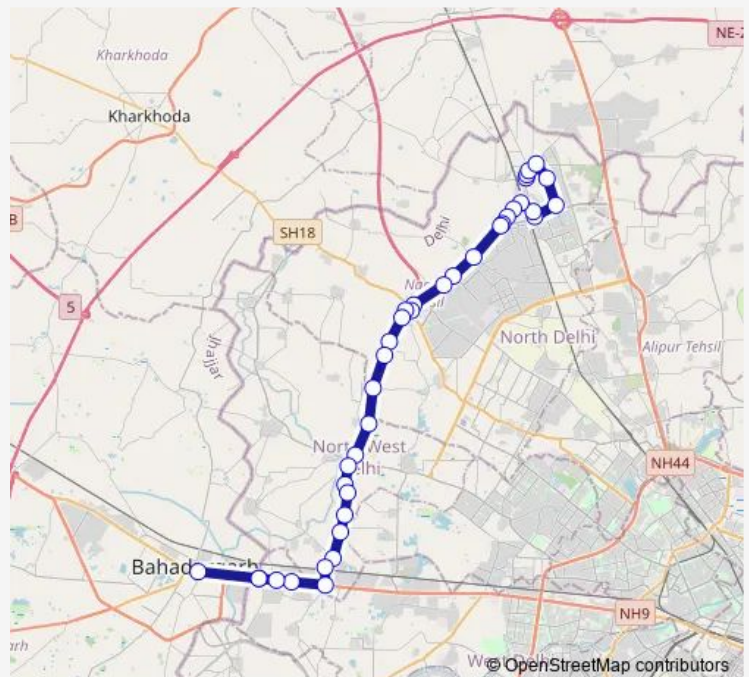

Panchayat Ghar

Ishwar Colony

Bajit Pur Crossing

Route schedule

Narela Terminal — Bahadurgarh

Monday 07:10-19:35

Tuesday 07:10-19:35

Wednesday 07:10-19:35

Thursday 07:10-19:35

Friday 07:10-19:35

Saturday 07:10-19:35

Sunday 07:10-19:35

Route info

Direction: Narela Terminal

Stops: 38

Trip Duration: 2 hour 11 min