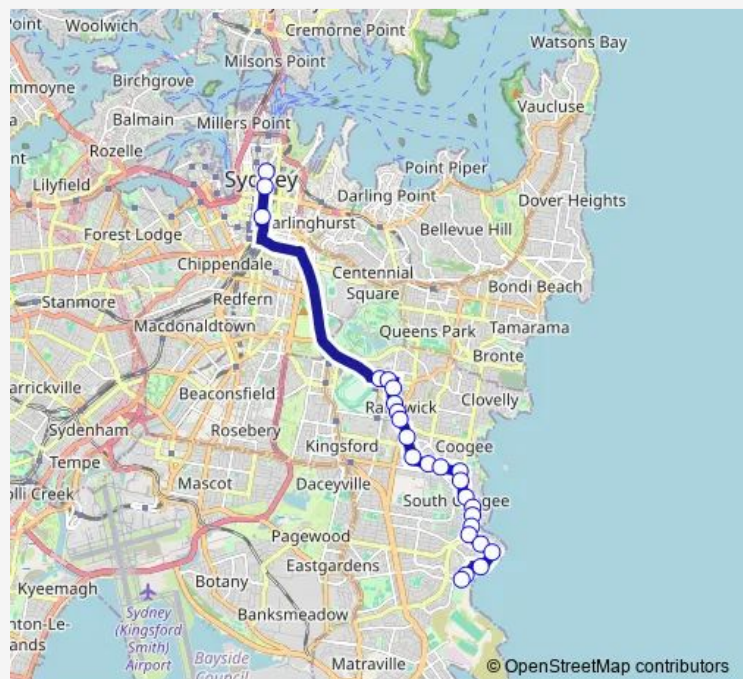

Bus 377X City Martin Place to Maroubra Beach via South Coogee (Express Service)

[Go to website](#)

Direction

Marine Pde At Mons Av — Museum Station, Elizabeth St, Stand C

28 stops

[Open route schedule](#)

Marine Pde At Mons Av

Wednesday 06:05-09:22

Thursday 06:05-09:22

Friday 06:05-09:22

Saturday —

Sunday —

Route info

Direction: Marine Pde At Mons Av

Stops: 28

Trip Duration: 0 hour 39 min

Belmore Rd Before Alison Rd

Cook St At Frances St

Cowper St At Church St

Cowper St Opp Mulwarree Av

Chifley Tower, Bent St

Martin Place Station, Elizabeth St, Stand F

St James Station, Elizabeth St, Stand A

Museum Station, Elizabeth St, Stand C

Direction

Martin Place Station, Castlereagh St, Stand H — Maroubra Beach, Marine Pde

25 stops

[Open route schedule](#)

Martin Place Station, Castlereagh St, Stand H

St James Station, Castlereagh St, Stand D