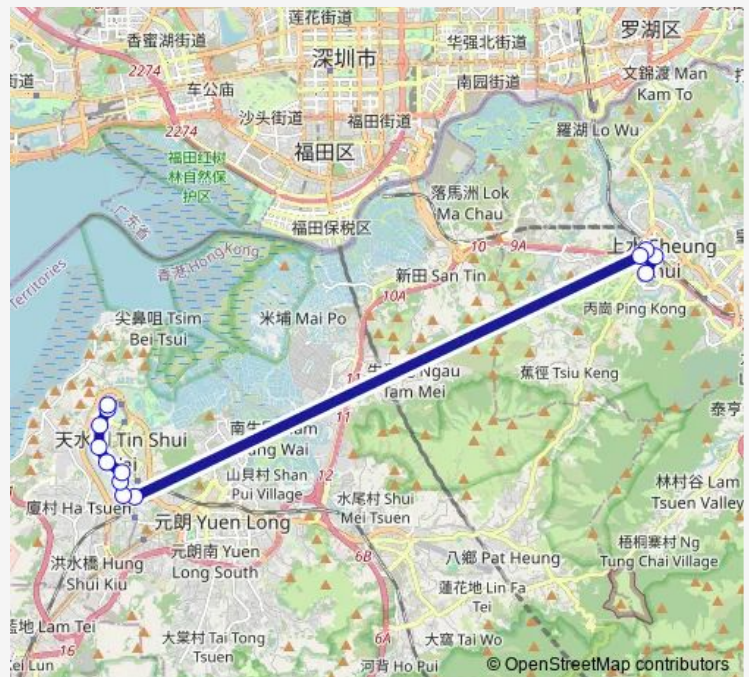

[Kmb] Choi PIK House Choi PO Court

[Kmb] Sheung Shui BBI - Sheung Shui Station

[Kmb] TAI Ping BUS Terminus

[Kmb] TAI Ping BUS Terminus

Route schedule

[Kmb] TIN Heng Estate BUS Terminus[[Lrtfeeder] TIN Heng — [Kmb] TAI Ping BUS Terminus

Monday	05:20-22:05
Tuesday	05:20-22:05
Wednesday	05:20-22:05
Thursday	05:20-22:05
Friday	05:20-22:05
Saturday	05:20-23:05
Sunday	05:20-22:35

Route info

Direction: [Kmb] TIN Heng Estate BUS Terminus[[Lrtfeeder] TIN Heng

Stops: 13

Trip Duration: 0 hour 46 min

276a — TIN Heng Estate - Sheung Shui (TAI Ping)

Direction

[Kmb] TAI Ping BUS Terminus — [Kmb] TIN Heng Estate BUS Terminus[[Lrtfeeder] TIN Heng

13 stops

[Open route schedule](#)