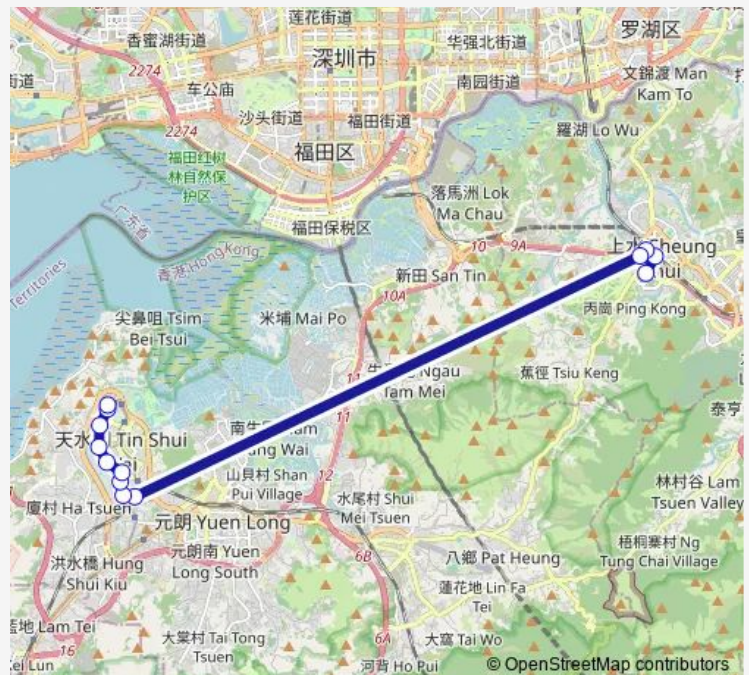

[Kmb] Choi PIK House Choi PO Court

[Kmb] Sheung Shui BBI - Sheung Shui Station

[Kmb] TAI Ping BUS Terminus

[Kmb] TAI Ping BUS Terminus

Route schedule

[Kmb] TIN Heng Estate BUS Terminus[[Lrtfeeder] TIN Heng — [Kmb] TAI Ping BUS Terminus

Monday	05:20-22:05
Tuesday	05:20-22:05
Wednesday	05:20-22:05
Thursday	05:20-22:05
Friday	05:20-22:05
Saturday	05:20-23:05
Sunday	05:20-22:35

Route info

Direction: [Kmb] TIN Heng Estate BUS Terminus[[Lrtfeeder] TIN Heng

Stops: 13

Trip Duration: 0 hour 48 min

276A — TIN Heng Estate - Sheung Shui (TAI Ping)

Direction

[Kmb] TAI Ping BUS Terminus — [Kmb] TIN Heng Estate BUS Terminus[[Lrtfeeder] TIN Heng

13 stops

[Open route schedule](#)