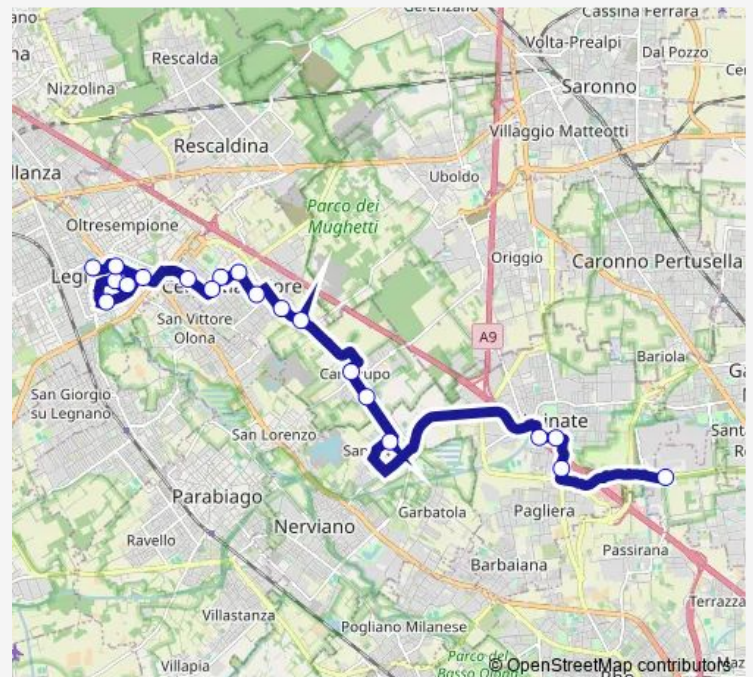

Lainate, De Gasperi,Cementificio

Lainate, De Gasperi

Lainate, V. Veneto,Biblioteca

Lainate, Matteotti/Rimembranze 28

Lainate, Rho/Lepetit,Ing.Autostrade

Arese, Luraghi/Alfa Romeo,Il Centro

Route schedule

Legnano, Tosi 3 — Arese, Luraghi/Alfa Romeo,Il Centro

Monday 08:50-18:45

Tuesday 08:50-18:45

Wednesday —

Thursday —

Friday —

Saturday —

Sunday —

Route info

Direction: Legnano, Tosi 3

Stops: 21

Trip Duration: 0 hour 39 min

■ Z612 — Legnano - Cerro M. - Lainate - Arese Il Centro

BusMaps

Direction

Arese, Luraghi/Alfa Romeo,Il Centro — Legnano, Tosi 3

17 stops

Wednesday —

Thursday —

Friday —

Saturday —

Sunday —

Route info

Direction: Arese, Luraghi/Alfa Romeo,Il Centro

Stops: 17