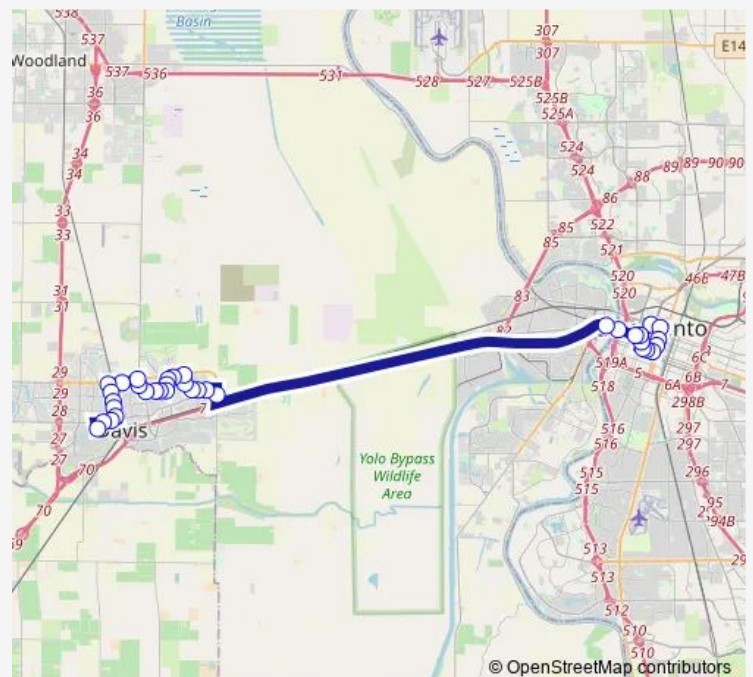

### Direction

H St. at 11th St. — UC Davis Memorial Union

36 stops

[Open route schedule](#)

H St. at 11th St.

H St. at 14th St.

15th St. at K St.

15th St. at N St.

### Route schedule

H St. at 11th St. — UC Davis Memorial Union

Monday 16:33

Tuesday 16:33

Wednesday 16:33

Thursday 16:33

Friday 16:33

Saturday —

### Route info

Direction: H St. at 11th St.

Stops: 36

Trip Duration: 1 hour 3 min

43PM — Route 43 Pm

Loyola at Tulip

Loyola at Regis East

Loyola at Nutmeg Wb