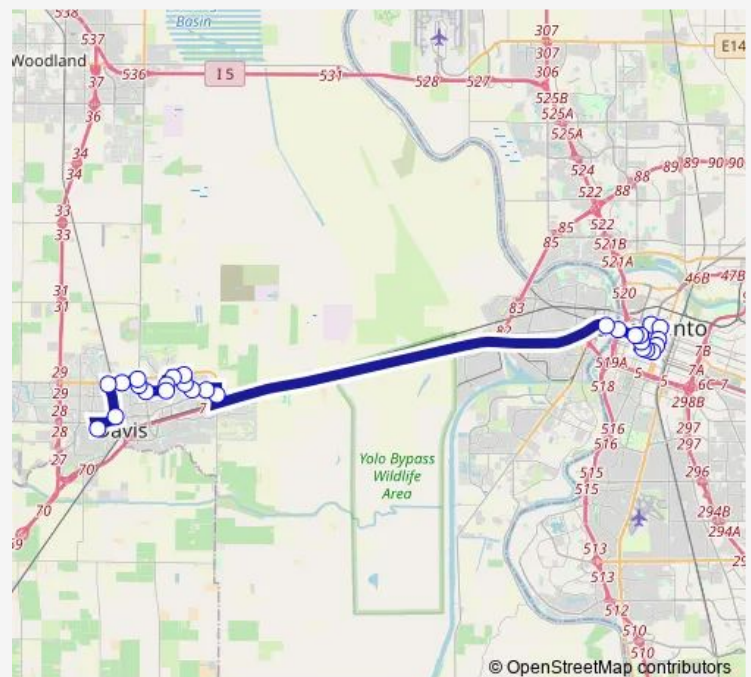

Tulip at Blackburn Sb

Loyola at Tulip

Loyola at Whittier Dr

Route schedule

H St. at 11th St. — UC Davis Memorial Union

Monday 16:35-17:35

Tuesday 16:35-17:35

Wednesday 16:35-17:35

Thursday 16:35-17:35

Friday 16:35-17:35

Saturday —

Sunday —

Route info

Direction: H St. at 11th St.

Stops: 27

Trip Duration: 1 hour 0 min

43pm — Route 43 Pm

Poleline at Chestnut Nb

Poleline at Covell

E. Covell at J Wb

F St. at Covell Sb

F St. at 6th St. Sb

UC Davis Memorial Union

43pm Bus time schedules and route maps are available in an offline PDF at busmaps.com. Use the busmaps.com website to see live bus times, train schedule or subway schedule, and step-by-step directions for all public transit in Sacramento