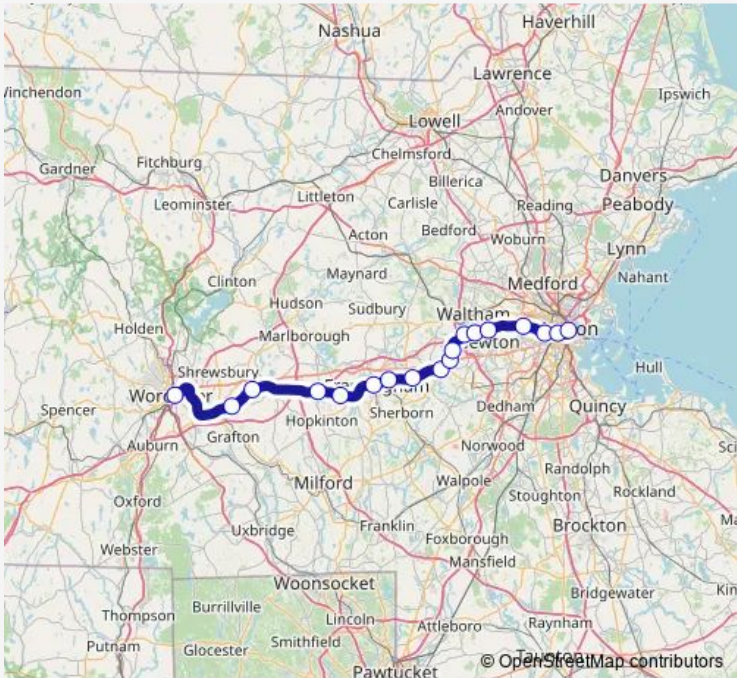

Rail Framingham/Worcester Line

[Go to website](#)

Direction
 Worcester — South Station

15 stops

[Open route schedule](#)

- Worcester
- Grafton
- Westborough
- Southborough
- Ashland
- Framingham
- West Natick
- Natick Center
- Wellesley Square
- Wellesley Hills
- Wellesley Farms
- Boston Landing
- Lansdowne
- Back Bay
- South Station

Route schedule
 Worcester — South Station

Monday	17:45-18:35
Tuesday	17:45-18:35
Wednesday	17:45-18:35
Thursday	17:45-18:35
Friday	17:45-18:35
Saturday	—
Sunday	—

Route info

Direction: Worcester

Stops: 15

Trip Duration: 1 hour 28 min

Direction

Framingham — South Station

13 stops

[Open route schedule](#)

Framingham

West Natick

Natick Center

Wellesley Square

Wellesley Hills

Wellesley Farms

Auburndale

West Newton

Newtonville

Boston Landing

Lansdowne