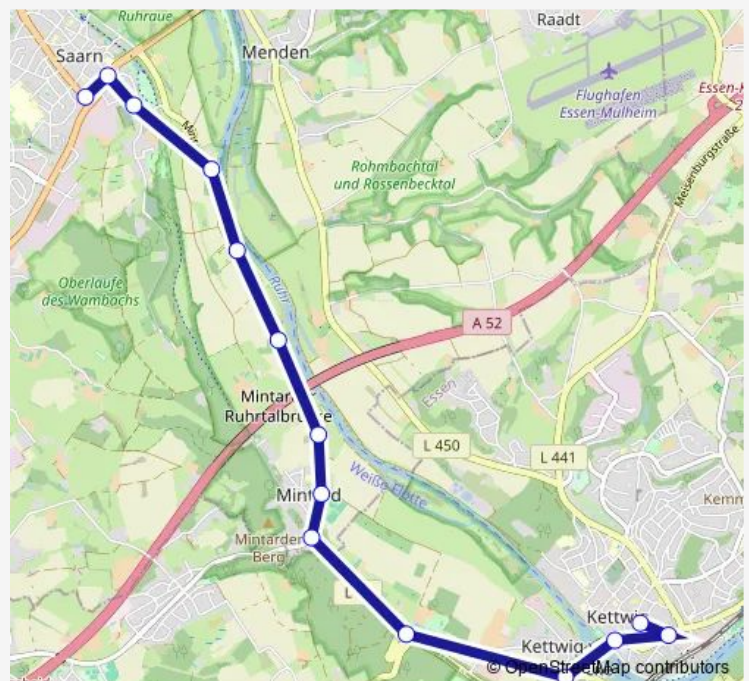

Bus T6 MH-Friedrich-Freye-Straße - Mintard - E-Kettwig

[Go to website](#)

Direction

Essen Kettwiger Markt — Mülheim Friedr.-Freye-Str.

14 stops

[Open route schedule](#)

- Essen Kettwiger Markt
- Essen Ringstr.
- Essen Kettwig Brücke
- Essen Kettwig vor der Brücke
- Essen Schloß Hugenpoet
- Mülheim Am Biestenkamp
- Mülheim Mintard Kirche
- Mülheim Mintard Wasserbf
- Mülheim Staader Loch
- Mülheim Haus Kron
- Mülheim Dicken am Damm
- Mülheim Aubergweg
- Mülheim Klostermarkt
- Mülheim Friedr.-Freye-Str.

Route info

Direction: Essen Kettwiger Markt

Stops: 14

Trip Duration: 0 hour 21 min

T6 — MH-Friedrich-Freye-Straße - Mintard - E-Kettwig

Direction

Mülheim Friedr.-Freye-Str. — Essen Kettwiger Markt

14 stops

[Open route schedule](#)

Mülheim Friedr.-Freye-Str.

Mülheim Klostermarkt

Mülheim Aubergweg

Mülheim Dicken am Damm

Mülheim Haus Kron

Mülheim Staader Loch

Mülheim Mintard Wasserbf

Route info

Direction: Mülheim Friedr.-Freye-Str.

Stops: 14

Trip Duration: 0 hour 19 min

T6 Bus time schedules and route maps are available in an offline PDF at busmaps.com. Use the busmaps.com website to see live bus times, train schedule or subway schedule, and step-by-step directions for all public transit in Duesseldorf