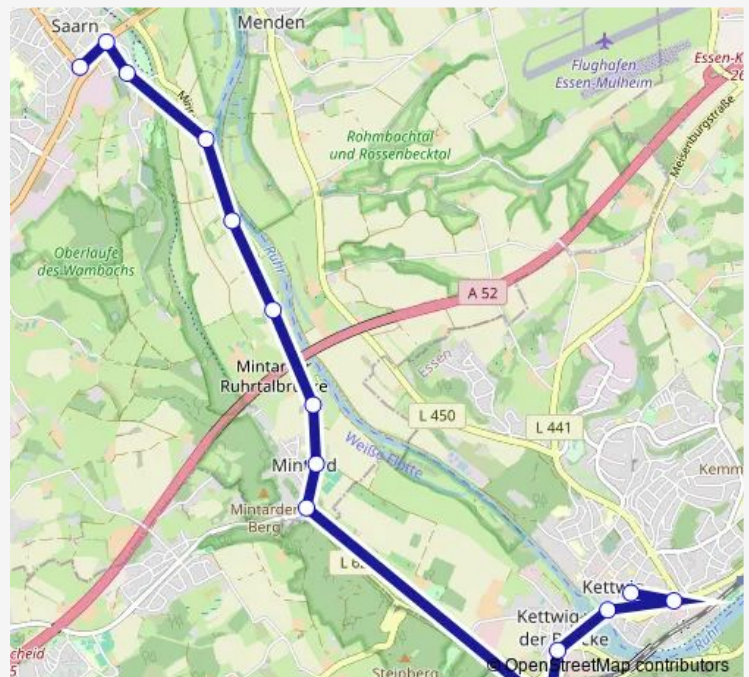

Wednesday 00:50-23:50

Thursday 00:50-23:50

Friday 00:50-23:50

Saturday 00:50-23:50

Sunday 00:50-23:50

Route info

Direction: Mülheim Friedr.-Freye-Str.

Stops: 14

Trip Duration: 0 hour 19 min

T6

BusMaps

Direction

Essen Kettwiger Markt — Mülheim Friedr.-Freye-Str.

14 stops

[Open route schedule](#)

Essen Kettwiger Markt

Tuesday 00:46-23:46

Wednesday 00:46-23:46

Thursday 00:46-23:46

Friday 00:46-23:46

Saturday 00:46-23:46

Sunday 00:46-23:46

Route info

Direction: Essen Kettwiger Markt