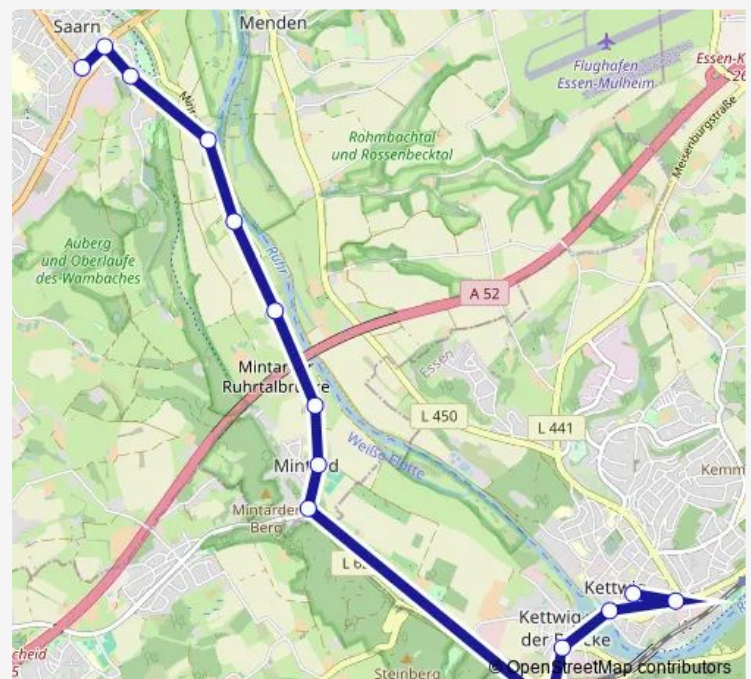

### Route schedule

Mülheim Friedr.-Freye-Str. — Essen Kettwiger Markt

Monday 00:50-23:50

Tuesday 00:50-23:50

Wednesday 00:50-23:50

Thursday 00:50-23:50

Friday 00:50-23:50

Saturday 00:50-23:50

### Route info

Direction: Mülheim Friedr.-Freye-Str.

Stops: 14

Trip Duration: 0 hour 19 min

T6

BusMaps

## Route info

Direction: Essen Kettwiger Markt

Stops: 14

Trip Duration: 0 hour 21 min

T6 Bus time schedules and route maps are available in an offline PDF at [busmaps.com](https://busmaps.com). Use the [busmaps.com](https://busmaps.com) website to see live bus times, train schedule or subway schedule, and step-by-step directions for all public transit in Duesseldorf