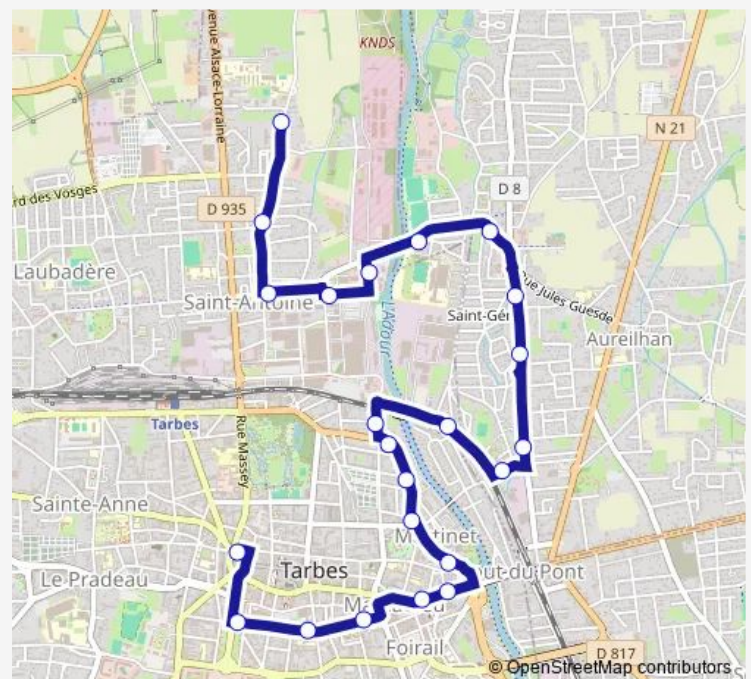

Thursday 07:00-18:45

Friday 07:00-18:45

Saturday 08:08-18:45

Sunday —

Route info

Direction: Lauriers

Stops: 23

Trip Duration: 0 hour 26 min

T6 — Lauriers <> Verdun

Brauhauban

Verdun

Direction

Verdun — Lauriers

22 stops

[Open route schedule](#)

Verdun

—

Saturday

—

Sunday

—

Route info

Direction: Verdun

Stops: 22

Trip Duration: 0 hour 23 min

Direction

Verdun — Lauriers

23 stops

[Open route schedule](#)

Verdun

Police

Tarbes - Mairie