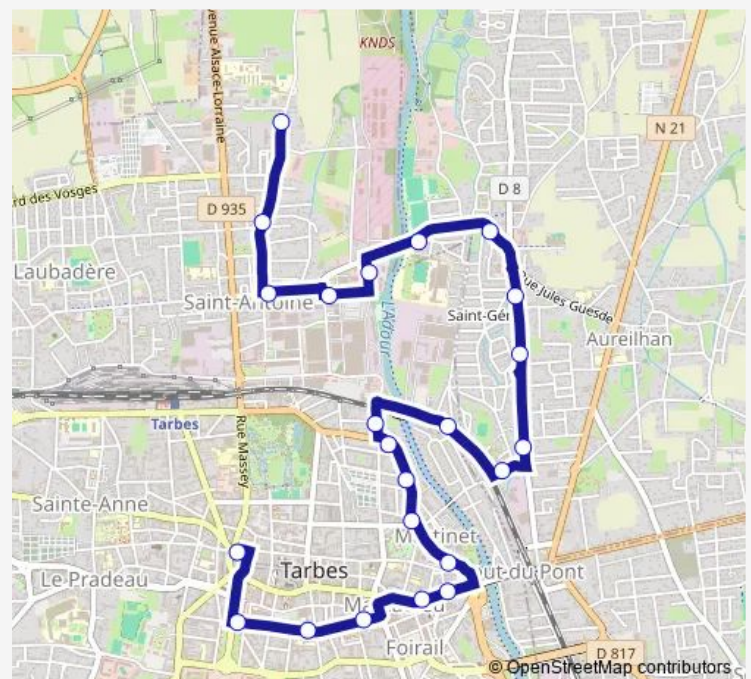

Thursday 07:00-18:45

Friday 07:00-18:45

Saturday 08:08-18:45

Sunday —

Route info

Direction: Lauriers

Stops: 23

Trip Duration: 0 hour 26 min

T6 — Lauriers <> Verdun

Brauhauban

Verdun

Direction

Verdun — Lauriers

22 stops

[Open route schedule](#)

Verdun

Trip Duration: 0 hour 23 min

Direction

Verdun — Lauriers

23 stops

[Open route schedule](#)

Verdun

Police

Tarbes - Mairie

Wednesday 07:38-19:20

Thursday —

Friday 07:38-19:20

Saturday 08:38-19:20

Sunday —

Route info

Direction: Verdun

Stops: 23