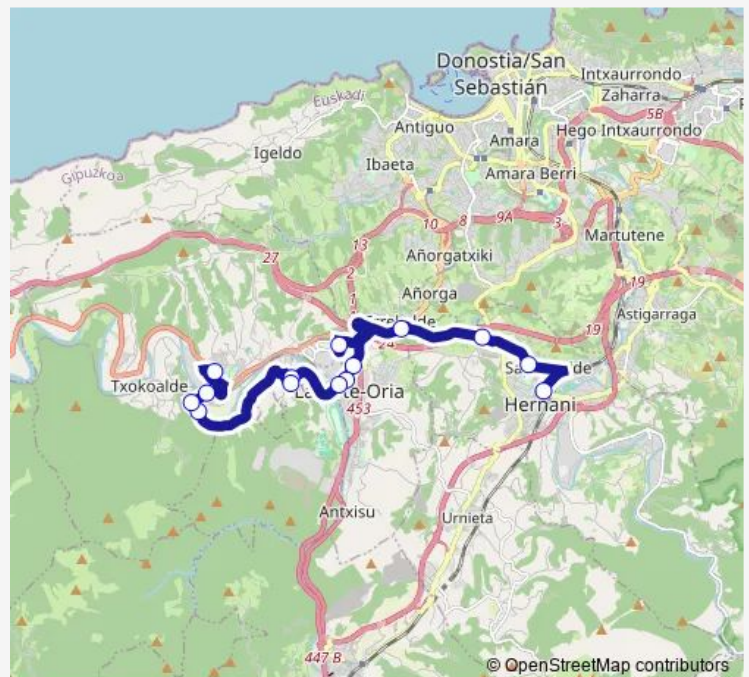

Barrio Zubieta (Donostia)

Irigoien Kalea - Zubieta

Hipodromo Hiribidea

Tajamar Biribilgunea

Donostia Etorbidea - Sasoeta Oriamendi

Instituto

Route schedule

SAN Inazio Kalea, 3 — Instituto

Monday 07:30-22:37

Tuesday —

Wednesday 07:30-22:37

Thursday —

Friday 07:30-22:37

Saturday —

Sunday —

Route info

Direction: SAN Inazio Kalea, 3

Stops: 10

Trip Duration: 0 hour 13 min

Direction

Gartzia Goldaratz, 1 — SAN Inazio Kalea, 3

14 stops

[Open route schedule](#)

Gartzia Goldaratz, 1

Wednesday 07:15-21:15

Thursday —

Friday 07:15-21:15

Saturday —

Sunday —

Route info

Direction: SAN Inazio Kalea, 3

Stops: 14