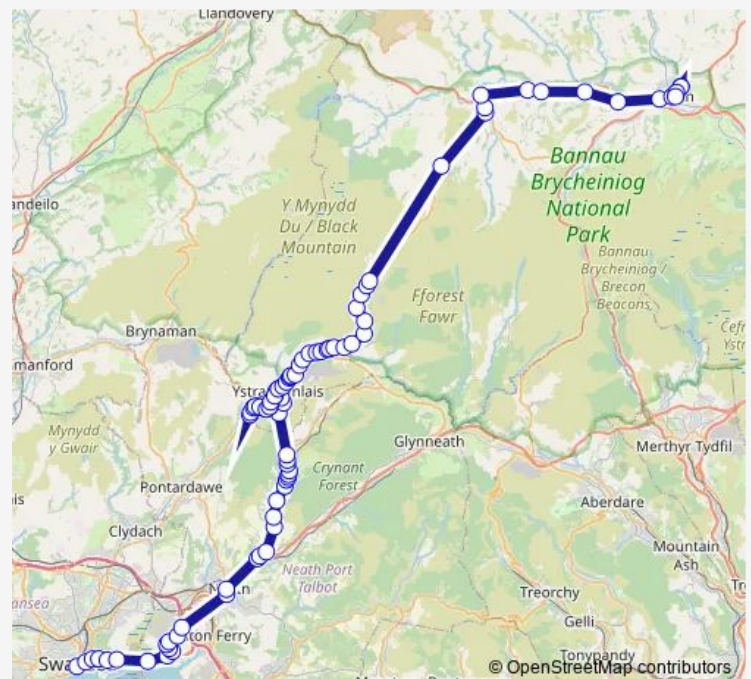

Thursday 16:16

Friday 16:16

Saturday —

Sunday —

Route info

Direction: Coleg Powys

Stops: 67

Trip Duration: 1 hour 50 min