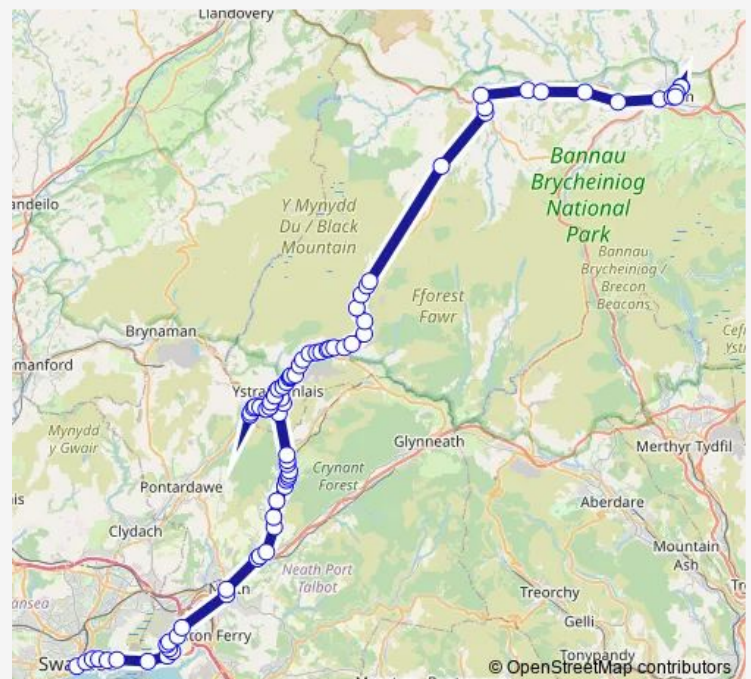

Thursday 16:16

Friday 16:16

Saturday —

Sunday —

Route info

Direction: Coleg Powys

Stops: 67

Trip Duration: 1 hour 50 min