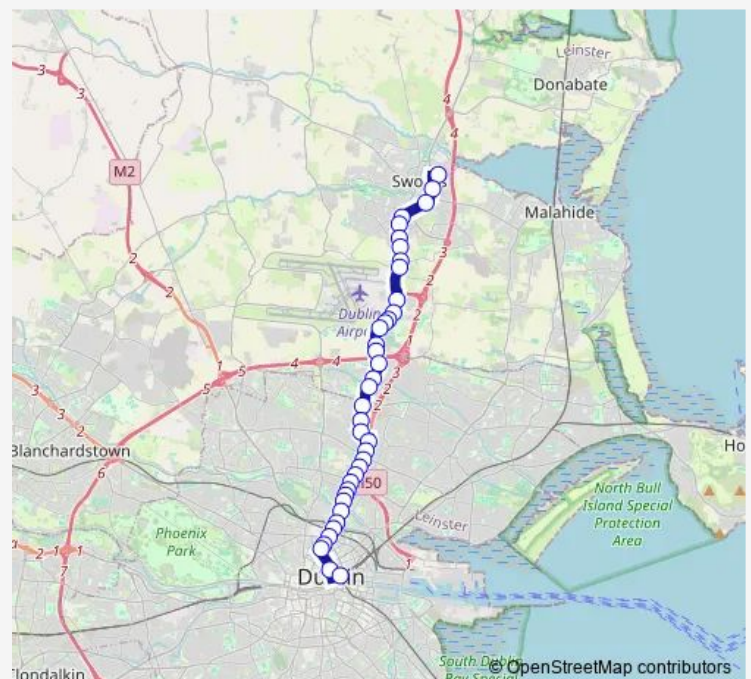

Thursday 09:00-17:20

Friday 09:00-17:20

Saturday —

Sunday —

Route info

Direction: Swords Park

Stops: 39

Trip Duration: 0 hour 51 min