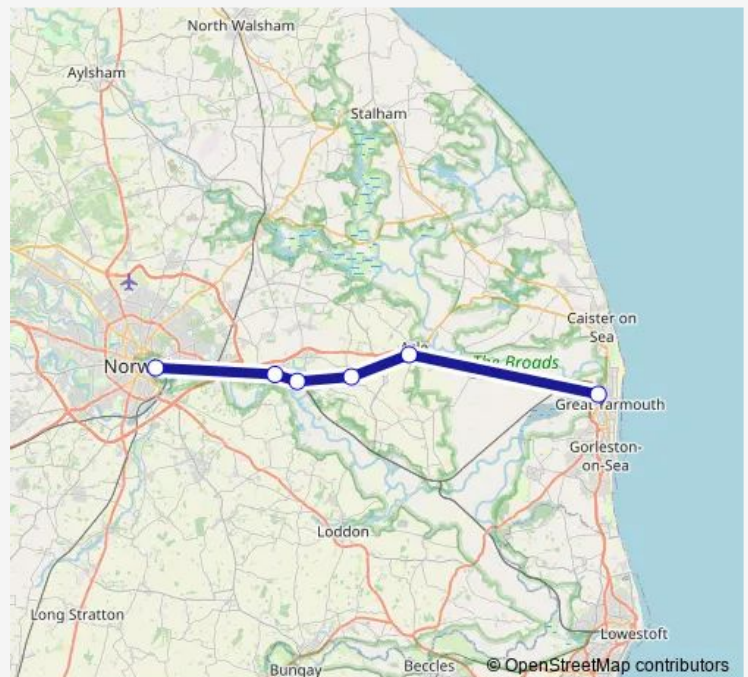

Rail Great Anglia Norwich - Great Yarmouth

[Go to website](#)

Direction

Great Yarmouth — Norwich

7 stops

[Open route schedule](#)

Great Yarmouth

Berney Arms

Tuesday —

Wednesday —

Thursday —

Friday —

Saturday —

Sunday 10:17-16:17

Route info

Direction: Great Yarmouth

Stops: 7

Trip Duration: 0 hour 38 min

Great Anglia — Great Yarmouth - Norwich

Direction

Great Yarmouth — Norwich

5 stops

[Open route schedule](#)

Great Yarmouth

Route info

Direction: Great Yarmouth

Stops: 7

Trip Duration: 0 hour 38 min

Great Anglia Rail time schedules and route maps are available in an offline PDF at [busmaps.com](#). Use the [busmaps.com](#) website to see live bus times, train schedule or subway schedule, and step-by-step directions for all public transit in Norwich