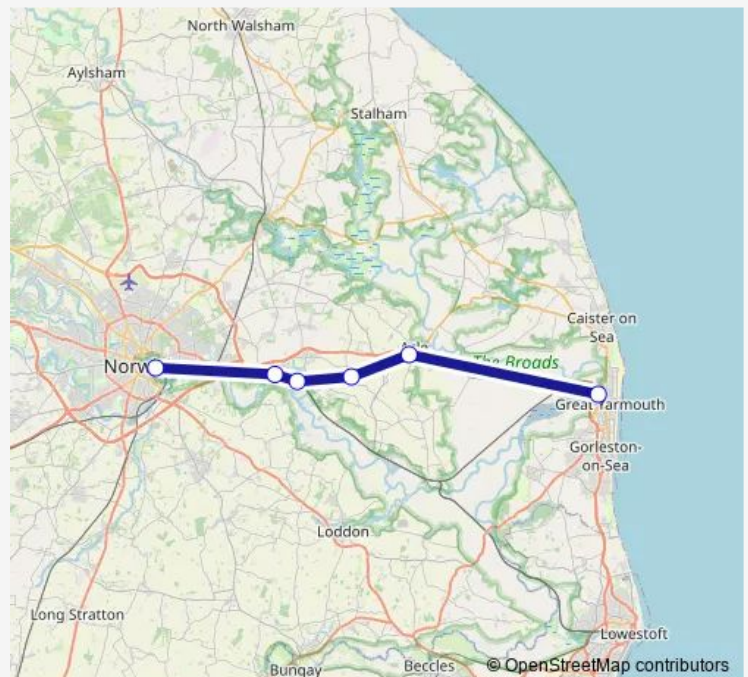

Rail Great Anglia Norwich - Great Yarmouth

[Go to website](#)

Direction

Great Yarmouth — Norwich

7 stops

[Open route schedule](#)

Great Yarmouth

Berney Arms

Tuesday —

Wednesday —

Thursday —

Friday —

Saturday —

Sunday 10:17-16:17

Route info

Direction: Great Yarmouth

Stops: 7

Trip Duration: 0 hour 38 min

Great Anglia — Norwich - Great Yarmouth

Direction

Great Yarmouth — Norwich

5 stops

[Open route schedule](#)

Great Yarmouth

Route info

Direction: Great Yarmouth

Stops: 7

Trip Duration: 0 hour 38 min

Great Anglia Rail time schedules and route maps are available in an offline PDF at busmaps.com. Use the busmaps.com website to see live bus times, train schedule or subway schedule, and step-by-step directions for all public transit in Norwich