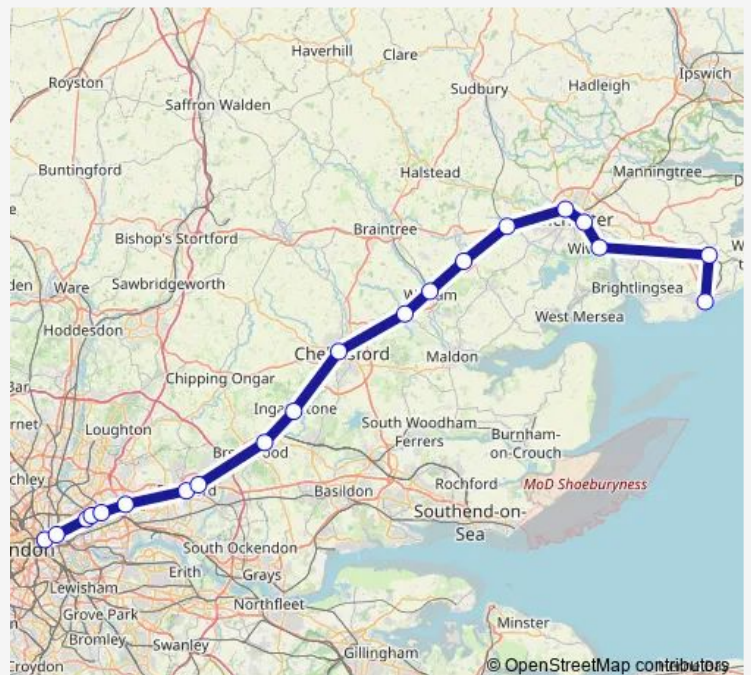

Colchester

Hythe (Essex)

Wivenhoe

Alresford (Essex)

Great Bentley

Thorpe-le-Soken

Clacton-on-Sea

Route schedule

London Liverpool Street — Clacton-on-Sea

Monday —

Tuesday —

Wednesday —

Thursday —

Friday —

Saturday —

Sunday 08:30

Route info

Direction: London Liverpool Street

Stops: 17

Trip Duration: 1 hour 40 min

## Direction

Clacton-on-Sea — London Liverpool Street

17 stops

[Open route schedule](#)

Clacton-on-Sea

Thorpe-le-Soken

Wivenhoe

Hythe (Essex)