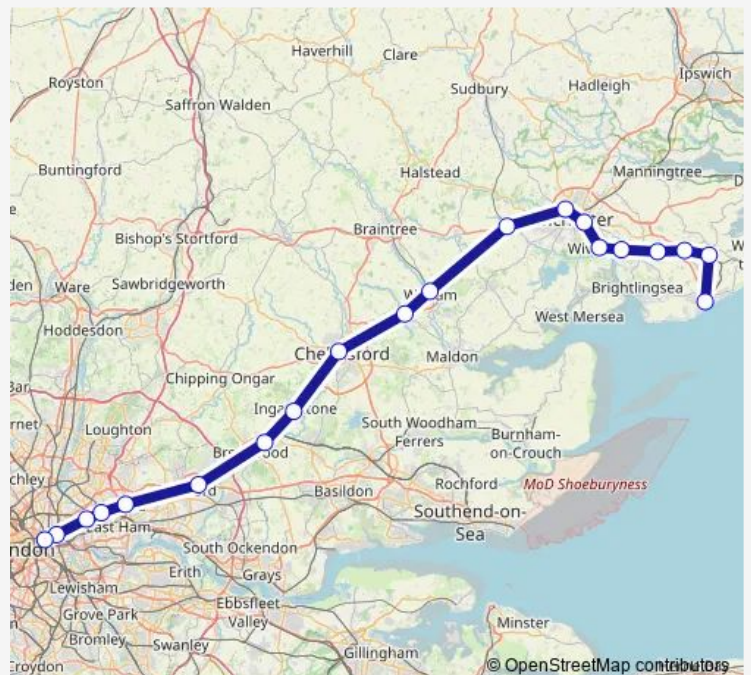

Colchester

Hythe (Essex)

Wivenhoe

Alresford (Essex)

Great Bentley

Thorpe-le-Soken

Clacton-on-Sea

Route schedule

London Liverpool Street — Clacton-on-Sea

Monday —

Tuesday —

Wednesday —

Thursday —

Friday —

Saturday —

Sunday 08:30

Route info

Direction: London Liverpool Street

Stops: 17

Trip Duration: 1 hour 40 min

Great Anglia — Clacton-on-Sea - London Liverpool Street

Direction

Clacton-on-Sea — London Liverpool Street

17 stops