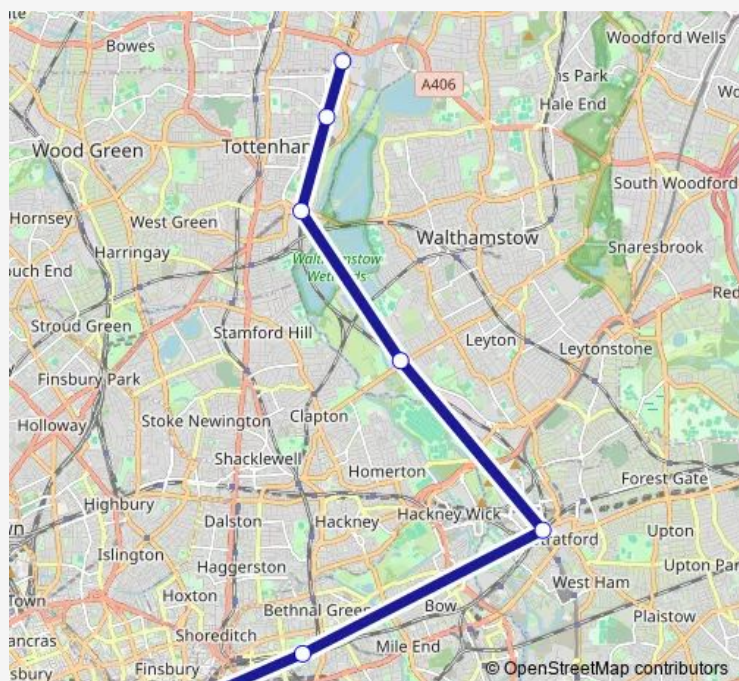

## Rail Great Anglia London Liverpool Street - Meridian Water Station

[Go to website](#)

### Direction

London Liverpool Street — Meridian Water Station

7 stops

[Open route schedule](#)

London Liverpool Street

Bethnal Green

Stratford (London)

Lea Bridge

### Route schedule

London Liverpool Street — Meridian Water Station

Monday —

Tuesday —

Wednesday —

Thursday —

Friday —

Saturday —

### Route info

Direction: London Liverpool Street

Stops: 7

Trip Duration: 0 hour 24 min

Great Anglia — London Liverpool Street - Meridian Water Station

Great Anglia Rail time schedules and route maps are available in an offline PDF at [busmaps.com](https://busmaps.com). Use the [busmaps.com](https://busmaps.com) website to see live bus times, train schedule or subway schedule, and step-by-step directions for all public transit in London