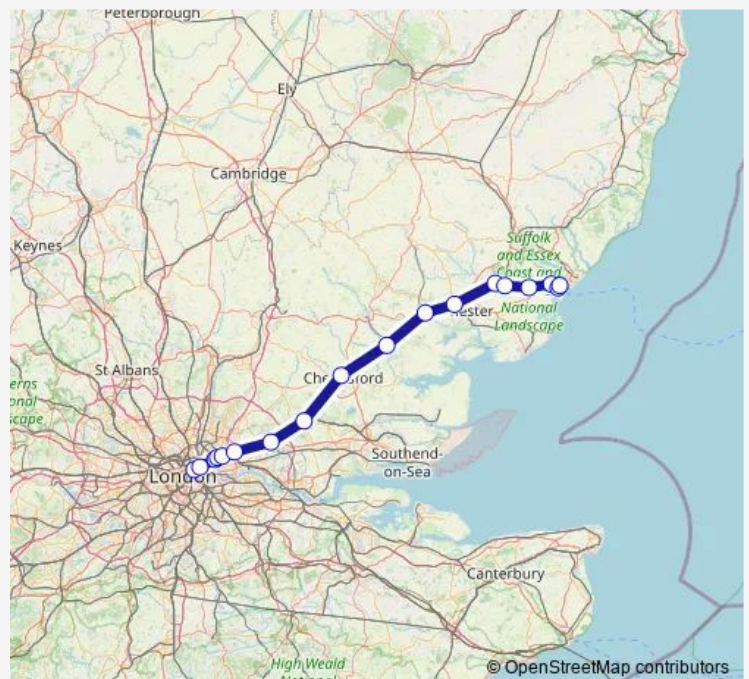

Rail Great Anglia London Liverpool Street - Harwich Town

[Go to website](#)

Direction

London Liverpool Street — Harwich Town

18 stops

[Open route schedule](#)

London Liverpool Street

Bethnal Green

Route schedule

London Liverpool Street — Harwich Town

Monday 16:42

Tuesday 16:42

Wednesday 16:42

Thursday 16:42

Friday 16:42

Saturday —

Sunday —

Route info

Direction: London Liverpool Street

Stops: 18

Trip Duration: 1 hour 36 min

Direction

Harwich Town — London Liverpool Street

19 stops

Trip Duration: 1 hour 51 min

Direction

Harwich Town — London Liverpool Street

19 stops

[Open route schedule](#)

Harwich Town

Dovercourt

Harwich International