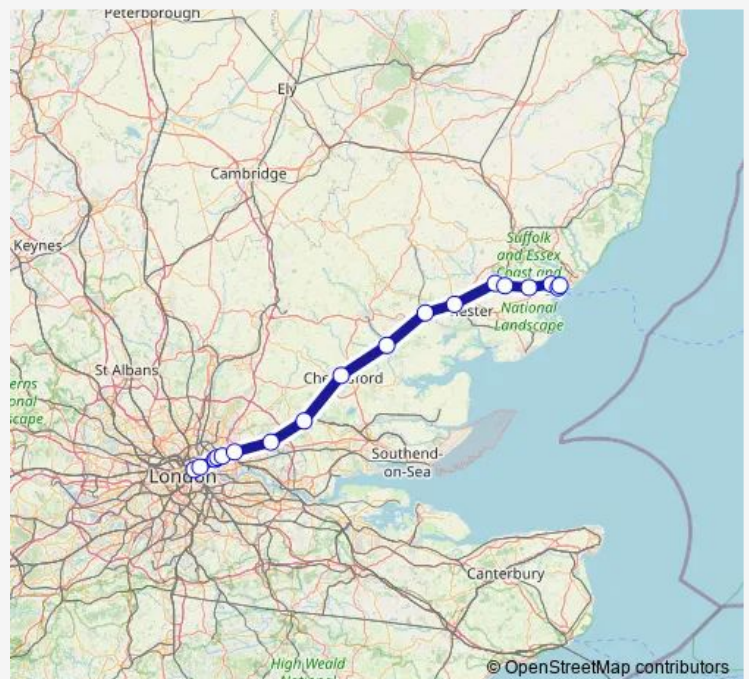

Rail Great Anglia London Liverpool Street - Harwich Town

[Go to website](#)

**Direction**

London Liverpool Street — Harwich Town

18 stops

[Open route schedule](#)

London Liverpool Street

Bethnal Green

Route schedule

London Liverpool Street — Harwich Town

Monday 16:42

Tuesday 16:42

Wednesday 16:42

Thursday 16:42

Friday 16:42

Saturday —

Sunday —

Route info

Direction: London Liverpool Street

Stops: 18

Trip Duration: 1 hour 36 min

**Direction**

Harwich Town — London Liverpool Street

19 stops

## Route info

Direction: Harwich Town

Stops: 19

Trip Duration: 1 hour 51 min

**Direction**

Harwich Town — London Liverpool Street

19 stops

[Open route schedule](#)