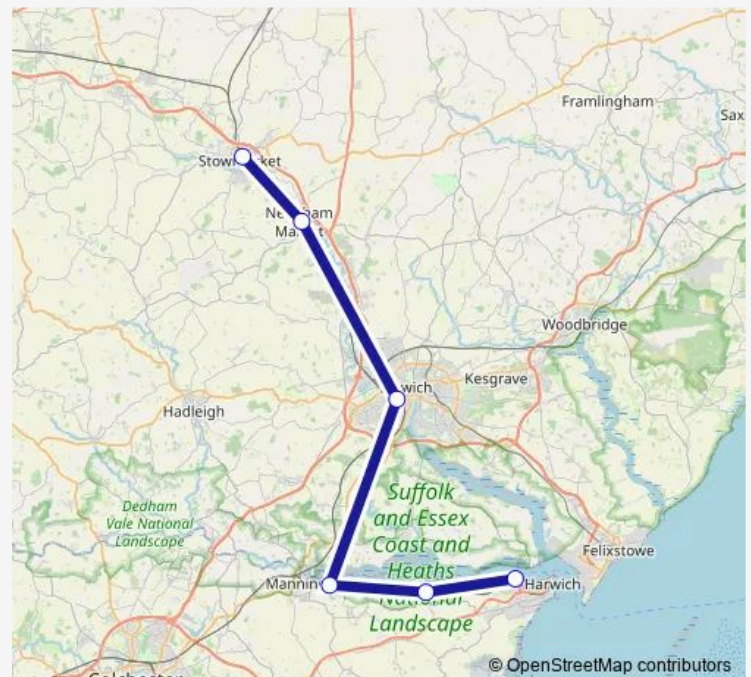

**Rail Great Anglia Harwich International - Stowmarket**[Go to website](#)**Direction**

Harwich International — Stowmarket

6 stops

[Open route schedule](#)

Harwich International

Wrabness

Mistley

Ipswich

## Route schedule

Harwich International — Stowmarket

Monday —

Tuesday —

Wednesday —

Thursday —

Friday —

Saturday 07:50

## Route info

Direction: Harwich International

Stops: 6

Trip Duration: 0 hour 44 min

Great Anglia Rail time schedules and route maps are available in an offline PDF at [busmaps.com](https://busmaps.com). Use the [busmaps.com](https://busmaps.com) website to see live bus times, train schedule or subway schedule, and step-by-step directions for all public transit in Ipswich