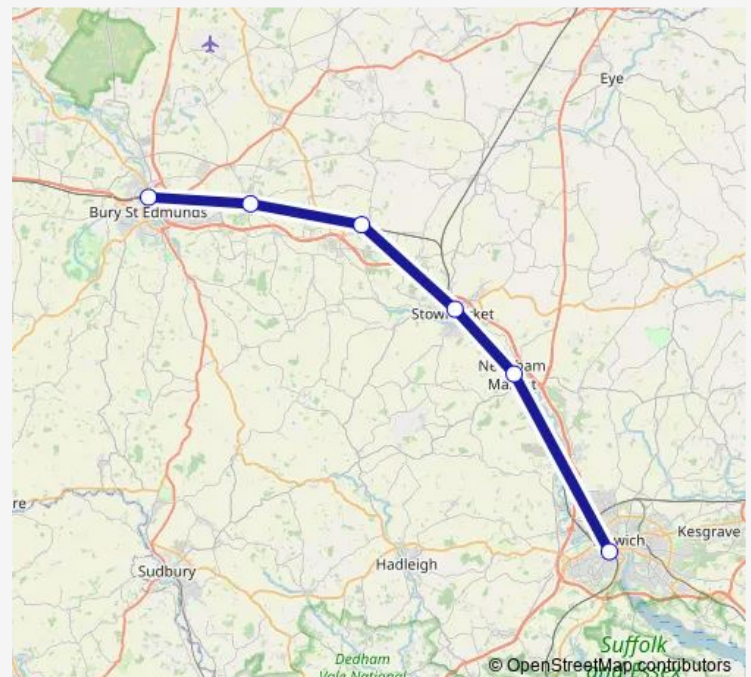

**Rail Great Anglia Bury St Edmunds - Ipswich**[Go to website](#)**Direction**

Ipswich — Bury St Edmunds

6 stops

[Open route schedule](#)

Ipswich

Needham Market

Stowmarket

Elmswell

Thurston

Bury St Edmunds

## Route info

Direction: Ipswich

Stops: 6

Trip Duration: 0 hour 35 min

**Great Anglia — Bury St Edmunds - Ipswich**

**Direction**

Bury St Edmunds — Ipswich

6 stops

## Route info

Direction: Bury St Edmunds

Stops: 6

Trip Duration: 0 hour 37 min

Great Anglia Rail time schedules and route maps are available in an offline PDF at [busmaps.com](https://busmaps.com). Use the [busmaps.com](https://busmaps.com) website to see live bus times, train schedule or subway schedule, and step-by-step directions for all public transit in Ipswich