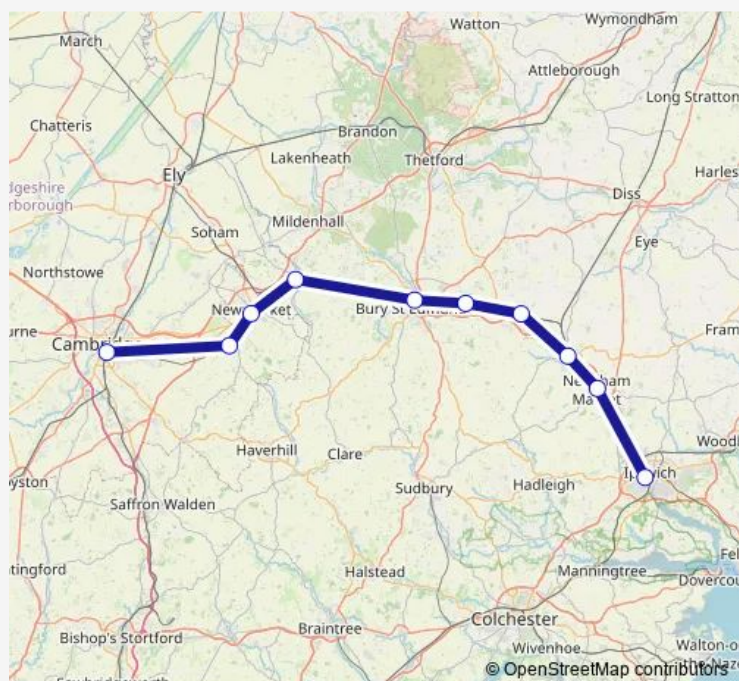

Rail Great Anglia Cambridge - Ipswich

[Go to website](#)

Direction

Cambridge — Ipswich

10 stops

[Open route schedule](#)

Cambridge

Dullingham

Sunday 09:00-22:50

Route info

Direction: Cambridge

Stops: 10

Trip Duration: 1 hour 15 min

Great Anglia — Cambridge - Ipswich

Direction

Ipswich — Cambridge

10 stops

[Open route schedule](#)

Ipswich

Needham Market

Stowmarket

Elmswell

Thurston

Bury St Edmunds

Route info

Direction: Ipswich

Stops: 10

Trip Duration: 1 hour 21 min

Great Anglia Rail time schedules and route maps are available in an offline PDF at busmaps.com. Use the busmaps.com website to see live bus times, train schedule or subway schedule, and step-by-step directions for all public transit in Cambridge