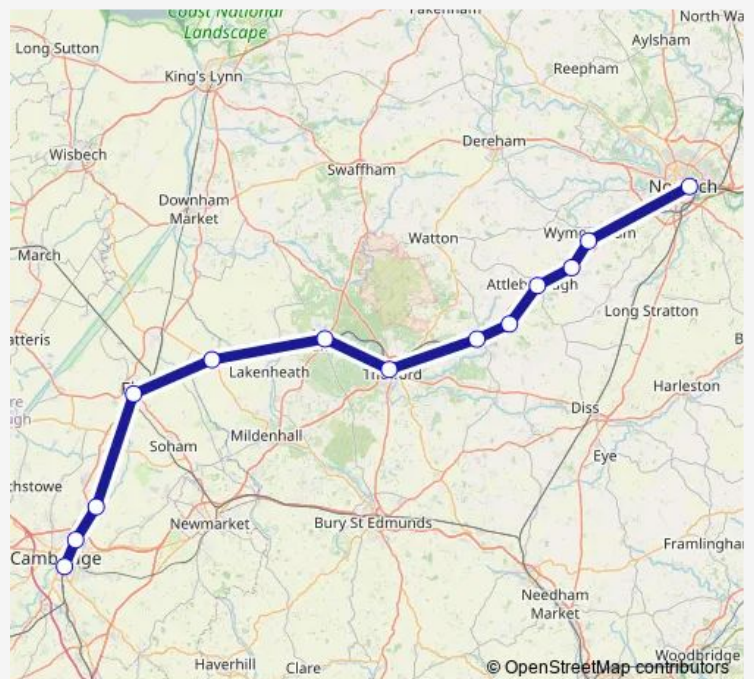

Attleborough

Thetford

Brandon

Lakenheath

Ely

Waterbeach

Cambridge North

Cambridge

Sunday 09:03-15:03

Route info

Direction: Norwich

Stops: 10

Trip Duration: 1 hour 22 min

Great Anglia — Cambridge - Norwich

Direction

Norwich — Cambridge

9 stops

[Open route schedule](#)

Norwich

Wymondham

Attleborough

Thetford

Brandon

Ely

Friday 06:01-21:20

Saturday 06:05-00:12⁺¹

Sunday 00:12-21:54

Route info

Direction: Cambridge

Stops: 13

Trip Duration: 1 hour 26 min

Direction