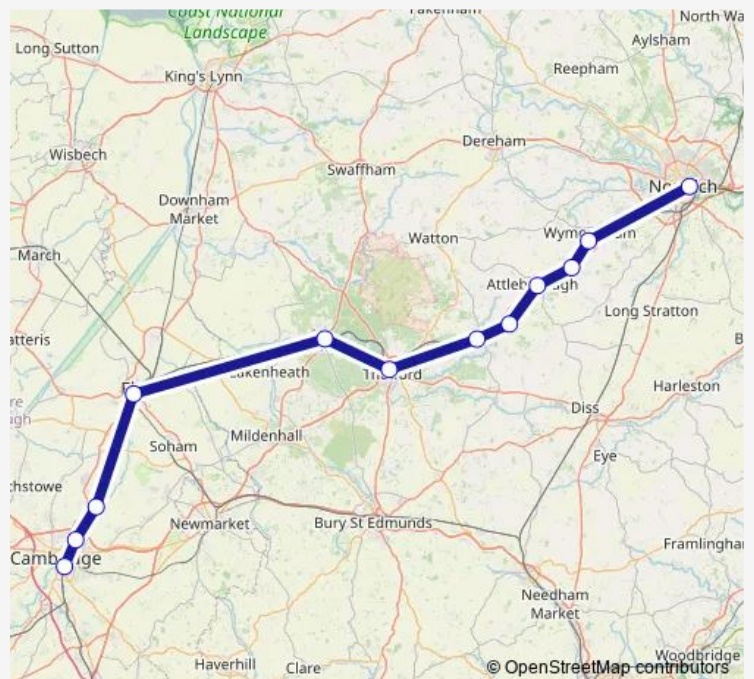

Attleborough

Thetford

Brandon

Lakenheath

Ely

Waterbeach

Cambridge North

Cambridge

Sunday 09:03-15:03

Route info

Direction: Norwich

Stops: 10

Trip Duration: 1 hour 23 min

Great Anglia — Norwich - Cambridge

Direction

Norwich — Cambridge

9 stops

[Open route schedule](#)

Norwich

Wymondham

Attleborough

Thetford

Brandon

Ely

Route info

Direction: Norwich

Stops: 10

Trip Duration: 1 hour 17 min

Great Anglia Rail time schedules and route maps are available in an offline PDF at busmaps.com. Use the busmaps.com website to see live bus times, train schedule or subway schedule, and step-by-step directions for all public transit in Norwich