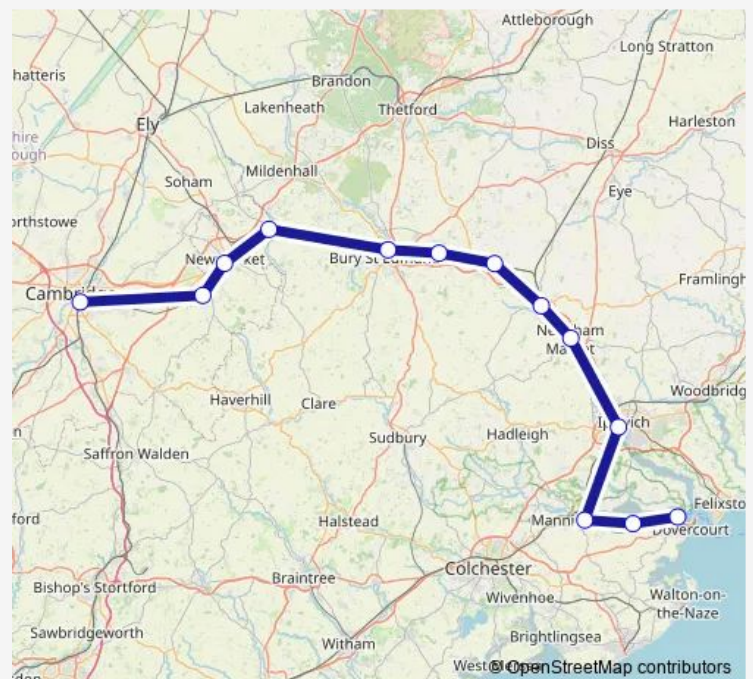

### Route schedule

Harwich International — Cambridge

Monday 07:45

Tuesday 07:45

Wednesday 07:45

Thursday 07:45

Friday 07:45

Saturday 07:50

### Route info

Direction: Harwich International

Stops: 13

Trip Duration: 1 hour 50 min

**Direction**

Cambridge — Harwich International

12 stops

[Open route schedule](#)

## Route schedule

Cambridge — Harwich International

Monday 19:46

Tuesday 19:46

Wednesday 19:46

Thursday 19:46

Friday 19:46

Saturday 19:46

## Route info

Direction: Cambridge

Stops: 12

Trip Duration: 1 hour 43 min

Great Anglia Rail time schedules and route maps are available in an offline PDF at [busmaps.com](https://busmaps.com). Use the [busmaps.com](https://busmaps.com) website to see live bus times, train schedule or subway schedule, and step-by-step directions for all public transit in Ipswich