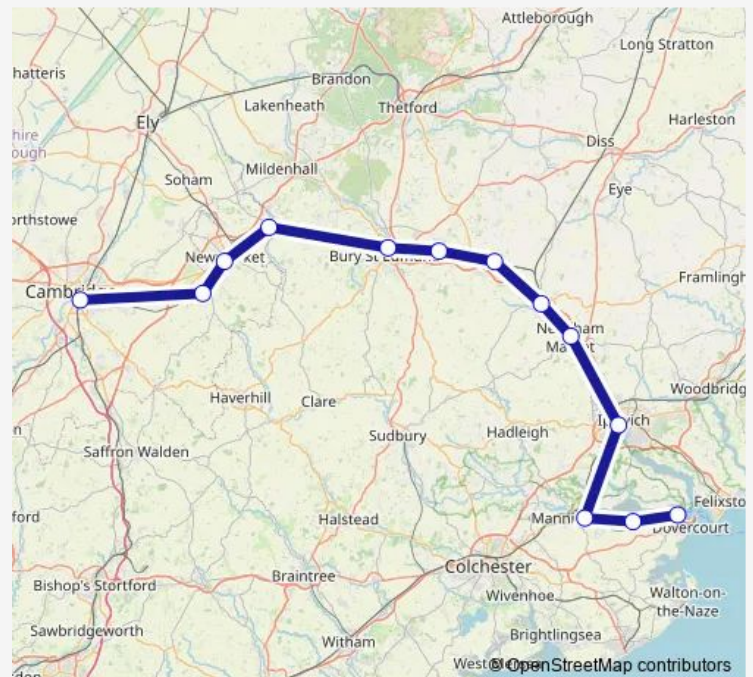

Saturday 07:50

Sunday 08:50

Route info

Direction: Harwich International

Stops: 13

Trip Duration: 1 hour 56 min

Direction

Cambridge — Harwich International

12 stops

[Open route schedule](#)

Cambridge

Dullingham

Newmarket

Kennett

Bury St Edmunds

Thurston

Elmswell

Stowmarket

Needham Market

Ipswich

Mistley

Harwich International

Route schedule

Cambridge — Harwich International

Monday 19:46

Tuesday 19:46

Wednesday 19:46

Thursday 19:46

Friday 19:46

Saturday 19:46

Sunday 19:45-19:46

Route info