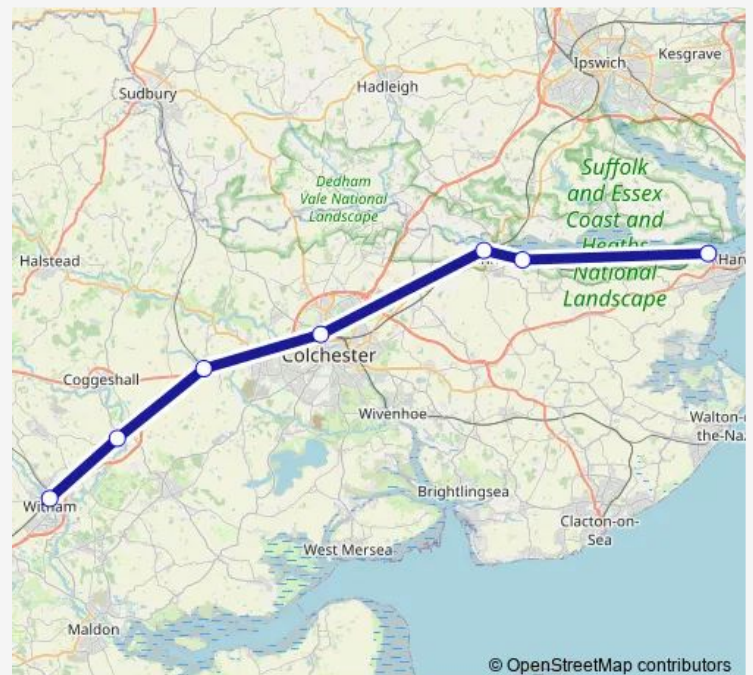

Rail Great Anglia Witham (Essex) - Harwich International

[Go to website](#)

Direction

Harwich International — Witham (Essex)

7 stops

[Open route schedule](#)

Harwich International

Mistley

Tuesday —

Wednesday —

Thursday —

Friday —

Saturday 07:20

Sunday —

Route info

Direction: Harwich International

Stops: 7

Trip Duration: 0 hour 41 min

Direction

Witham (Essex) — Harwich International

6 stops

[Open route schedule](#)

Witham (Essex)

Marks Tey