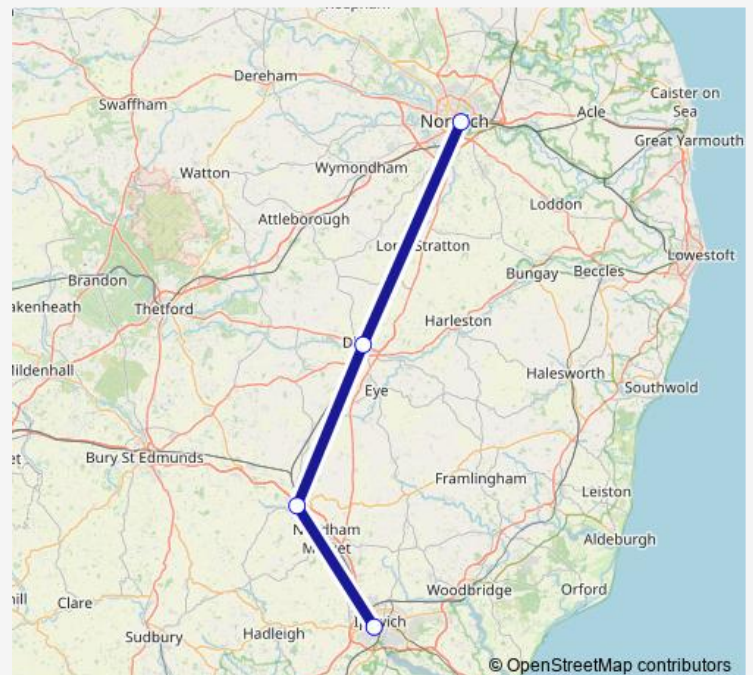

## Rail Great Anglia Ipswich - Norwich

[Go to website](#)

### Route schedule

Norwich — Ipswich

Monday 23:05

Tuesday 22:35-23:05

Wednesday 23:05

Thursday 23:05

Friday 23:05

Saturday 23:05

### Route info

Direction: Norwich

Stops: 4

Trip Duration: 0 hour 44 min

Great Anglia — Ipswich - Norwich

**Direction**

Ipswich — Norwich

4 stops

**Route info**

Direction: Ipswich

Stops: 4

Trip Duration: 0 hour 40 min

Great Anglia Rail time schedules and route maps are available in an offline PDF at [busmaps.com](https://busmaps.com). Use the [busmaps.com](https://busmaps.com) website to see live bus times, train schedule or subway schedule, and step-by-step directions for all public transit in Norwich