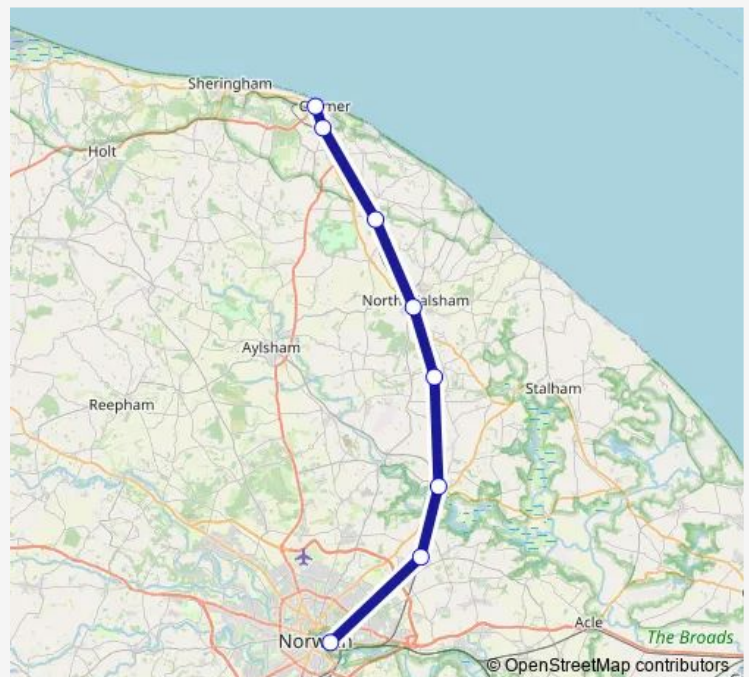

Rail Great Anglia Cromer - Norwich[Go to website](#)**Direction**

Cromer — Norwich

8 stops

[Open route schedule](#)

Cromer

Roughton Road

Gunton

North Walsham

Worstead

Hoveton & Wroxham

Salhouse

Norwich

Route schedule

Cromer — Norwich

Monday 05:51

Tuesday 05:51

Wednesday 05:51

Thursday 05:51

Friday 05:51

Saturday —

Sunday —

Route info

Direction: Cromer

Stops: 8

Trip Duration: 0 hour 46 min

Great Anglia — Cromer - Norwich

Great Anglia Rail time schedules and route maps are available in an offline PDF at busmaps.com. Use the busmaps.com website to see live bus times, train schedule or subway schedule, and step-by-step directions for all public transit in Norwich