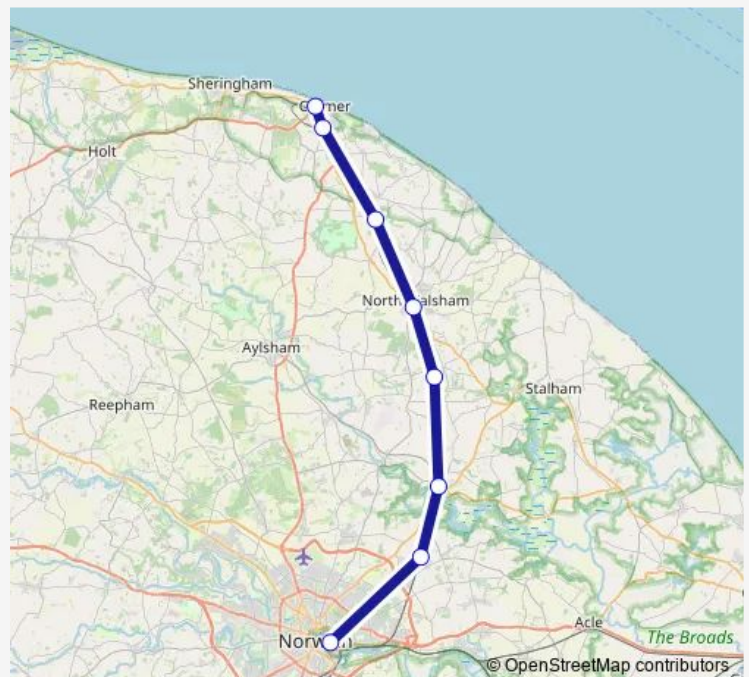

Rail Great Anglia Cromer - Norwich

[Go to website](#)

Direction

Cromer — Norwich

8 stops

[Open route schedule](#)

Cromer

Roughton Road

Gunton

North Walsham

Worstead

Hoveton & Wroxham

Salhouse

Norwich

Route schedule

Cromer — Norwich

Monday 05:51

Tuesday 05:51

Wednesday 05:51

Thursday 05:51

Friday 05:51

Saturday —

Sunday —

Route info

Direction: Cromer

Stops: 8

Trip Duration: 0 hour 46 min

Great Anglia — Cromer - Norwich

Great Anglia Rail time schedules and route maps are available in an offline PDF at busmaps.com. Use the busmaps.com website to see live bus times, train schedule or subway schedule, and step-by-step directions for all public transit in Norwich