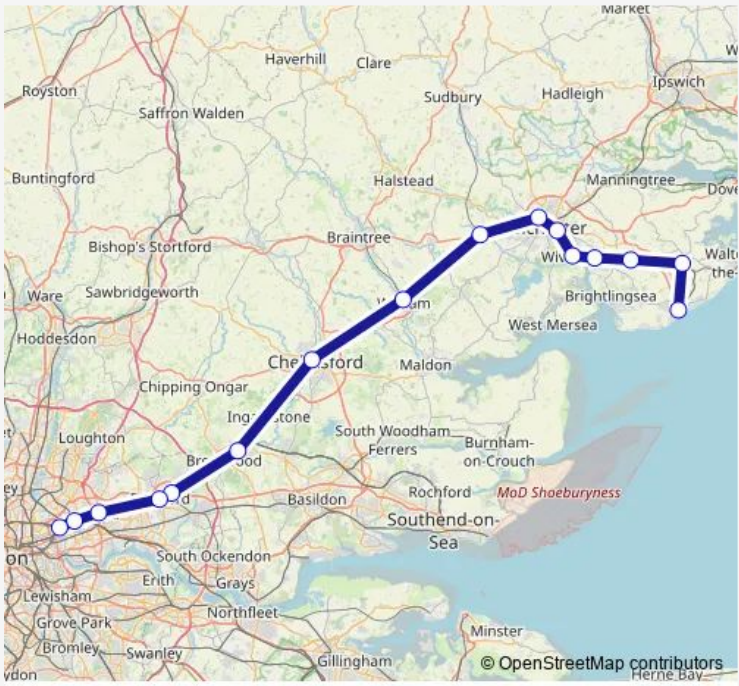

Rail Great Anglia Clacton-on-Sea - Stratford (London)

[Go to website](#)

Direction
 Stratford (London) — Clacton-on-Sea
 17 stops
[Open route schedule](#)

- Stratford (London)
- Maryland
- Forest Gate
- Ilford
- Romford
- Gidea Park
- Shenfield
- Chelmsford
- Witham (Essex)
- Marks Tey
- Colchester
- Hythe (Essex)
- Wivenhoe
- Alresford (Essex)
- Great Bentley
- Thorpe-le-Soken
- Clacton-on-Sea

Route schedule
 Stratford (London) — Clacton-on-Sea

Monday	—
Tuesday	—
Wednesday	17:45
Thursday	—
Friday	—
Saturday	—
Sunday	17:45

Route info
 Direction: Stratford (London)
 Stops: 17
 Trip Duration: 1 hour 22 min

Direction

Clacton-on-Sea — Stratford (London)

16 stops

[Open route schedule](#)

Clacton-on-Sea

Thorpe-le-Soken

Great Bentley

Alresford (Essex)