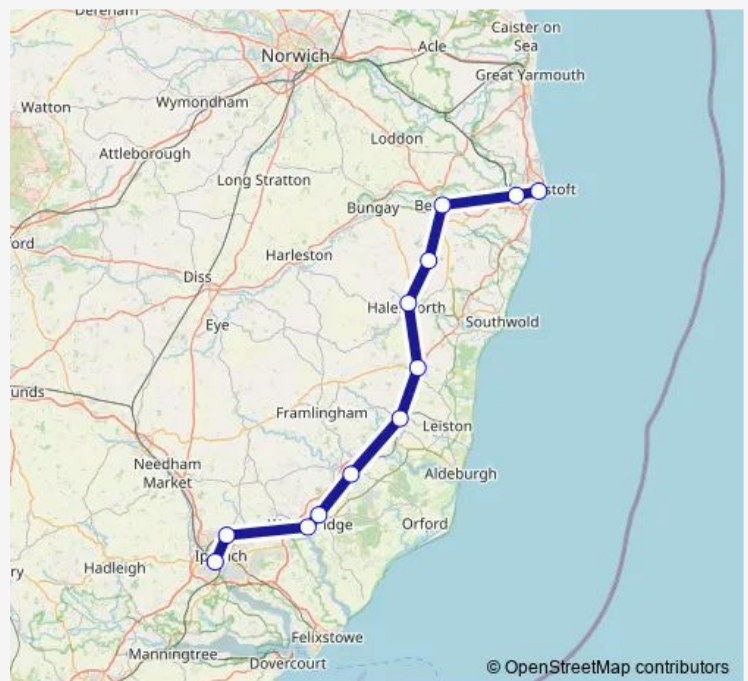

Rail Great Anglia Lowestoft - Ipswich

[Go to website](#)

Direction
 Ipswich — Lowestoft
 12 stops
[Open route schedule](#)

- Ipswich
- Westerfield
- Woodbridge
- Melton (Suffolk)
- Wickham Market
- Saxmundham
- Darsham
- Halesworth
- Brampton (Suffolk)
- Beccles
- Oulton Broad South
- Lowestoft

Route schedule
 Ipswich — Lowestoft

Monday	07:31-21:17
Tuesday	07:31-21:17
Wednesday	07:31-21:17
Thursday	07:31-22:21
Friday	07:31-21:17
Saturday	07:16-22:15
Sunday	10:08-22:02

Route info
 Direction: Ipswich
 Stops: 12
 Trip Duration: 1 hour 28 min

Direction

Lowestoft — Ipswich

12 stops

[Open route schedule](#)

Lowestoft

Oulton Broad South

Beccles

Brampton (Suffolk)

Sunday 08:05-20:00

Route info

Direction: Lowestoft

Stops: 12

Trip Duration: 1 hour 31 min

Great Anglia Rail time schedules and route maps are available in an offline PDF at busmaps.com. Use the busmaps.com website to see live bus times, train schedule or subway schedule, and step-by-step directions for all public transit in Ipswich