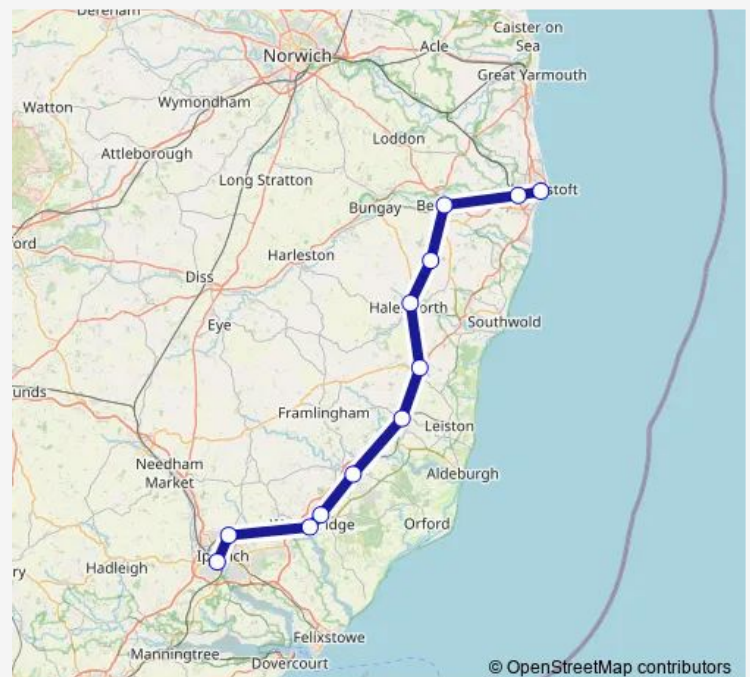

Rail Great Anglia Lowestoft - Ipswich

[Go to website](#)

Direction

Ipswich — Lowestoft

12 stops

[Open route schedule](#)

Ipswich

Westerfield

Friday 07:31-21:17

Saturday 07:16-22:15

Sunday 10:08-22:02

Route info

Direction: Ipswich

Stops: 12

Trip Duration: 1 hour 26 min

Great Anglia — Lowestoft - Ipswich

Direction

Lowestoft — Ipswich

12 stops

[Open route schedule](#)

Lowestoft

Oulton Broad South

Beccles

Brampton (Suffolk)

Route schedule

Lowestoft — Ipswich

Monday	06:10-21:07
Tuesday	06:10-21:07
Wednesday	06:10-21:07
Thursday	06:10-21:07
Friday	06:10-21:07
Saturday	06:06-21:06
Sunday	08:05-20:00

Route info

Direction: Lowestoft