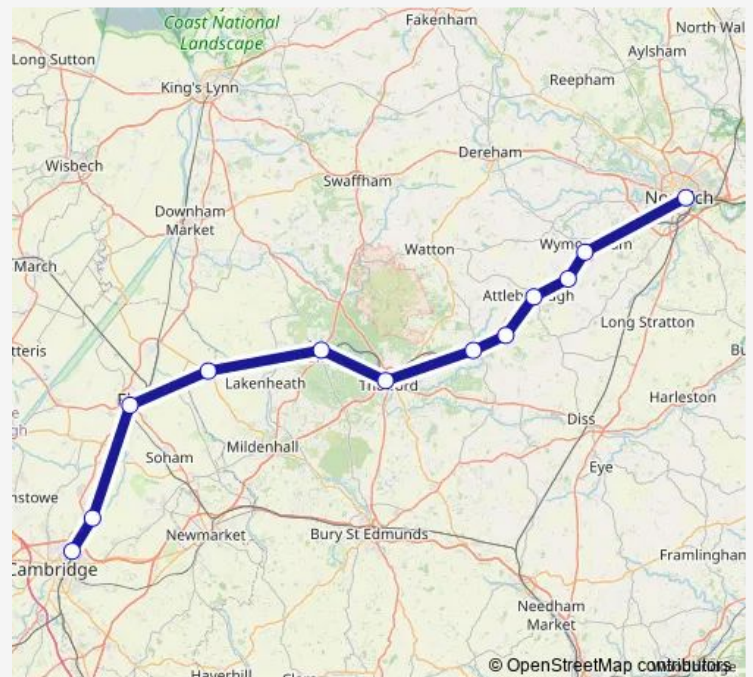

Attleborough

Thetford

Brandon

Lakenheath

Ely

Waterbeach

Cambridge North

Route schedule

Norwich — Cambridge North

Monday	—
Tuesday	—
Wednesday	—
Thursday	—
Friday	—
Saturday	10:27
Sunday	09:03-15:03

Route info

Direction: Norwich

Stops: 9

Trip Duration: 1 hour 14 min

Great Anglia — Cambridge North - Norwich

Direction

Cambridge North — Norwich

12 stops

[Open route schedule](#)

Cambridge North

Waterbeach

Ely

Shippea Hill

Saturday 17:21

Sunday —

Route info

Direction: Norwich

Stops: 11

Trip Duration: 1 hour 24 min

Great Anglia Rail time schedules and route maps are available in an offline PDF at busmaps.com. Use the busmaps.com website to see live bus times, train schedule or subway schedule, and step-by-step directions for all public transit in Norwich