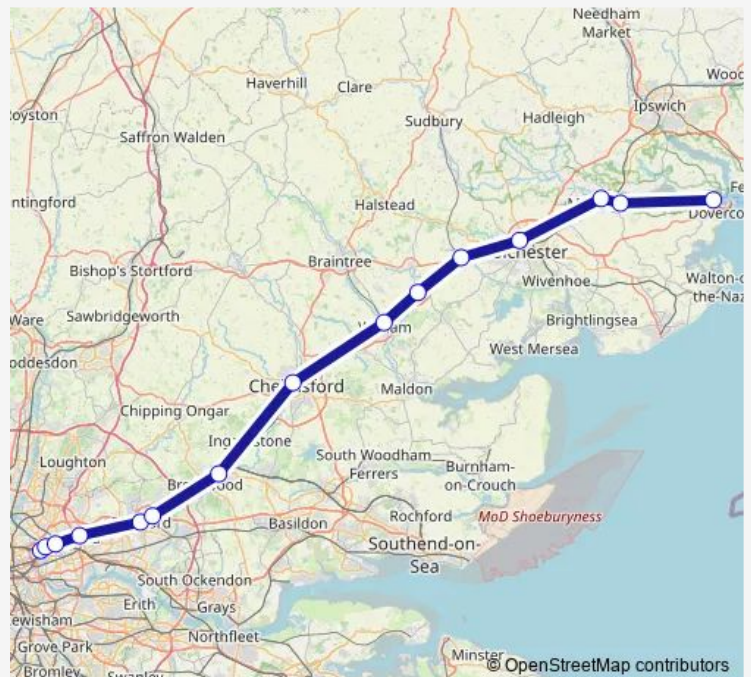

Wednesday —

Thursday —

Friday —

Saturday —

Sunday —

Route info

Direction: Harwich International

Stops: 14

Trip Duration: 1 hour 25 min

Great Anglia — Stratford (London) - Harwich International

Direction

Stratford (London) — Harwich International

15 stops

[Open route schedule](#)

Stratford (London)

Maryland

Tuesday 06:43-20:43

Wednesday 20:08

Thursday —

Friday —

Saturday —

Sunday 07:00-20:08

Route info

Direction: Stratford (London)

Route schedule

Harwich International — Stratford (London)

Monday	—
Tuesday	—
Wednesday	—
Thursday	—
Friday	—
Saturday	—
Sunday	20:30

Route info

Direction: Harwich International

Stops: 12

Trip Duration: 1 hour 5 min