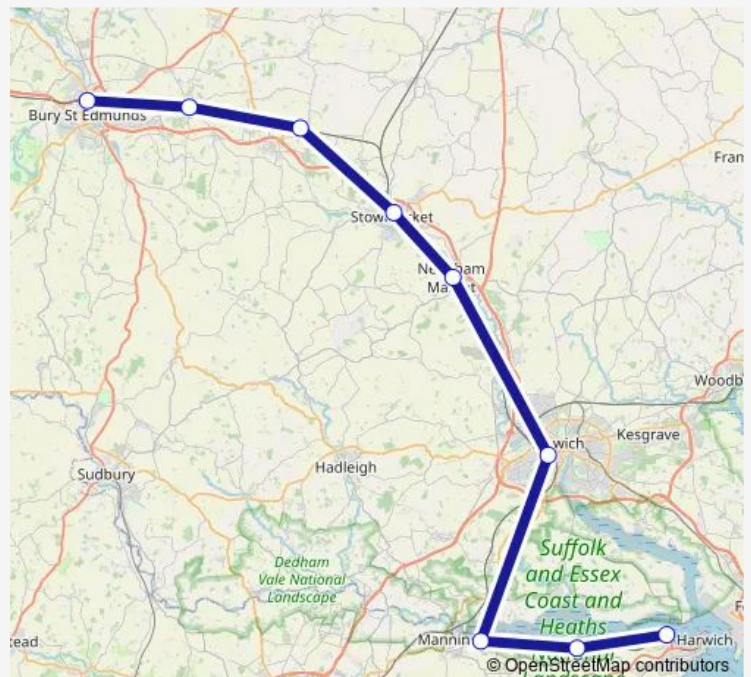

Rail Great Anglia Harwich International - Bury St Edmunds

[Go to website](#)

Direction

Bury St Edmunds — Harwich International

8 stops

[Open route schedule](#)

Bury St Edmunds

Thurston

Monday 20:25

Tuesday —

Wednesday —

Thursday —

Friday 20:25

Saturday 20:25

Sunday 20:24

Route info

Direction: Bury St Edmunds

Stops: 8

Trip Duration: 1 hour 4 min

Direction

Harwich International — Bury St Edmunds

9 stops

[Open route schedule](#)

Harwich International

Route schedule

Harwich International — Bury St Edmunds

Monday	07:45
Tuesday	—
Wednesday	—
Thursday	21:50
Friday	07:45
Saturday	07:50
Sunday	08:50

Route info

Direction: Harwich International

Stops: 9

Trip Duration: 1 hour 5 min