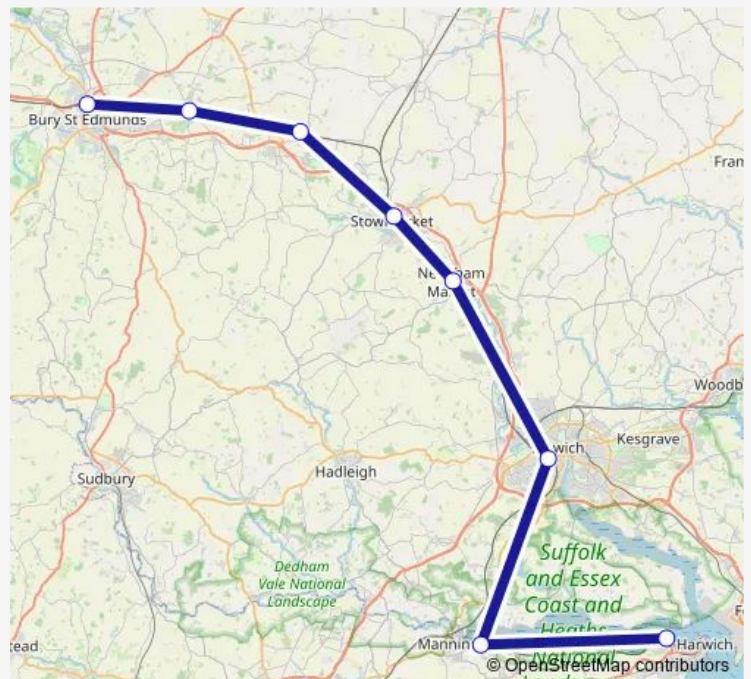

Rail Great Anglia Harwich International - Bury St Edmunds

[Go to website](#)

Direction

Bury St Edmunds — Harwich International

8 stops

[Open route schedule](#)

Bury St Edmunds

Thurston

Monday 20:25

Tuesday —

Wednesday —

Thursday —

Friday 20:25

Saturday 20:25

Sunday 20:24

Route info

Direction: Bury St Edmunds

Stops: 8

Trip Duration: 1 hour 4 min

Direction

Harwich International — Bury St Edmunds

9 stops

[Open route schedule](#)

Harwich International

Route schedule

Harwich International — Bury St Edmunds

Monday	07:45
Tuesday	—
Wednesday	—
Thursday	—
Friday	07:45
Saturday	07:50
Sunday	08:50

Route info

Direction: Harwich International

Stops: 9

Trip Duration: 1 hour 10 min