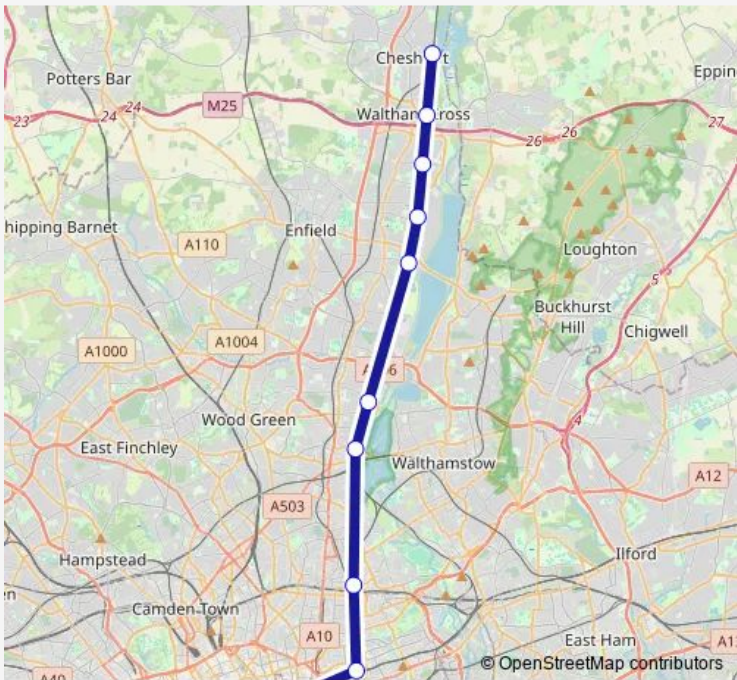

Rail Great Anglia London Liverpool Street - Cheshunt

[Go to website](#)

Direction
 Cheshunt — London Liverpool Street
 11 stops
[Open route schedule](#)

- Cheshunt
- Waltham Cross
- Enfield Lock
- Brimsdown
- Ponders End
- Meridian Water Station
- Northumberland Park
- Tottenham Hale
- Hackney Downs
- Bethnal Green
- London Liverpool Street

Route schedule
 Cheshunt — London Liverpool Street

Monday	05:44-23:59
Tuesday	—
Wednesday	—
Thursday	—
Friday	—
Saturday	—
Sunday	—

Route info
 Direction: Cheshunt
 Stops: 11
 Trip Duration: 0 hour 35 min

Direction

Cheshunt — London Liverpool Street

9 stops

[Open route schedule](#)

Cheshunt

Waltham Cross

Brimmsdown

Ponders End

Meridian Water Station

Tottenham Hale

Hackney Downs

Bethnal Green

London Liverpool Street

Route schedule

Cheshunt — London Liverpool Street

Monday