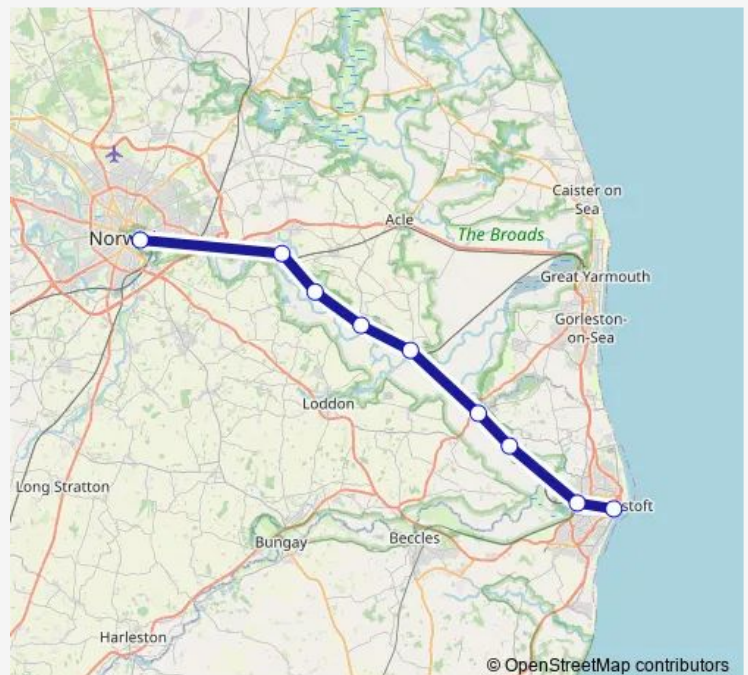

Rail Great Anglia Norwich - Lowestoft

[Go to website](#)

Direction

Lowestoft — Norwich

9 stops

[Open route schedule](#)

Lowestoft

Oulton Broad North

Lowestoft — Norwich

Monday 08:50

Tuesday 08:50

Wednesday 08:50

Thursday 08:50

Friday 08:50

Saturday 15:48

Sunday 09:46-15:46

Route info

Direction: Lowestoft

Stops: 9

Trip Duration: 0 hour 45 min

Great Anglia — Lowestoft - Norwich

Direction

Norwich — Lowestoft

9 stops

Friday 16:58

Saturday 10:05

Sunday 08:05-16:05

Route info

Direction: Norwich

Stops: 9

Trip Duration: 0 hour 45 min

Direction