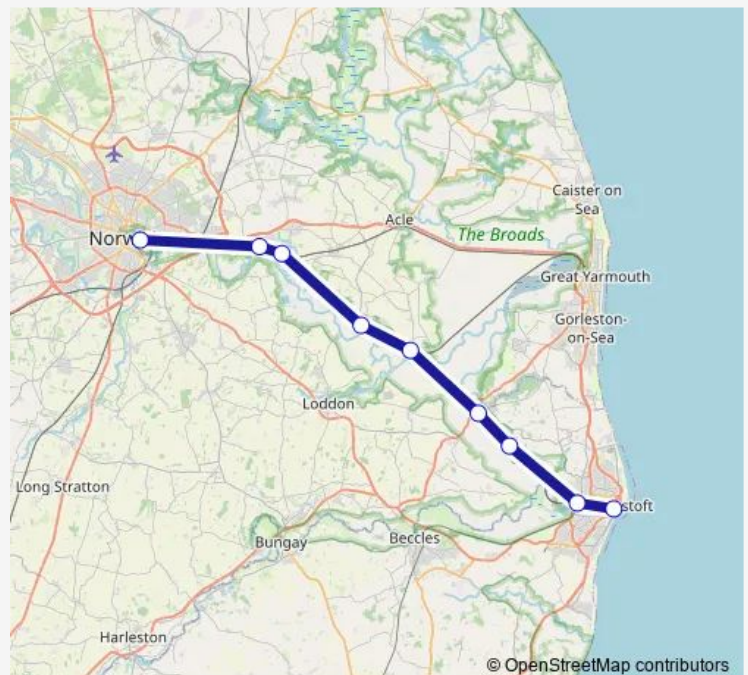

Rail Great Anglia Norwich - Lowestoft

[Go to website](#)

Direction

Lowestoft — Norwich

9 stops

[Open route schedule](#)

Lowestoft

Oulton Broad North

Lowestoft — Norwich

Monday	08:50
Tuesday	08:50
Wednesday	08:50
Thursday	08:50
Friday	08:50
Saturday	15:48
Sunday	09:46-15:46

Route info

Direction: Lowestoft

Stops: 9

Trip Duration: 0 hour 46 min

Great Anglia — Norwich - Lowestoft

BusMaps

Direction

Norwich — Lowestoft

9 stops

[Open route schedule](#)

Norwich

Brundall

Buckenham

Direction: Lowestoft

Stops: 8

Trip Duration: 0 hour 44 min

Great Anglia Rail time schedules and route maps are available in an offline PDF at busmaps.com. Use the busmaps.com website to see live bus times, train schedule or subway schedule, and step-by-step directions for all public transit in Norwich