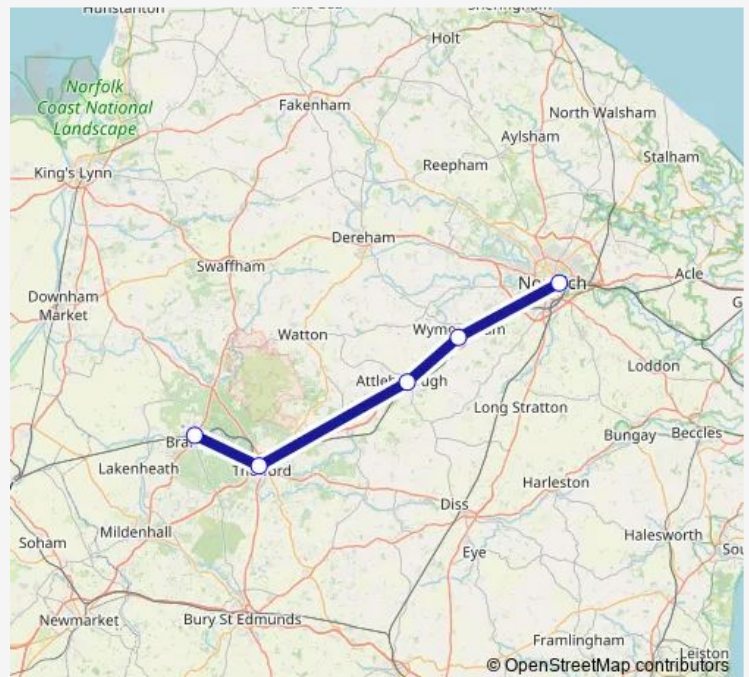

Rail Great Anglia Brandon - Norwich

[Go to website](#)

Direction

Brandon — Norwich

5 stops

[Open route schedule](#)

Brandon

Thetford

Attleborough

Wymondham

Norwich

Route schedule

Brandon — Norwich

Monday	—
Tuesday	—
Wednesday	—
Thursday	—
Friday	—
Saturday	13:05
Sunday	—

Route info

Direction: Brandon

Stops: 5

Trip Duration: 0 hour 43 min

Great Anglia — Norwich - Brandon

Great Anglia Rail time schedules and route maps are available in an offline PDF at busmaps.com. Use the busmaps.com website to see live bus times, train schedule or subway schedule, and step-by-step directions for all public transit in Norwich