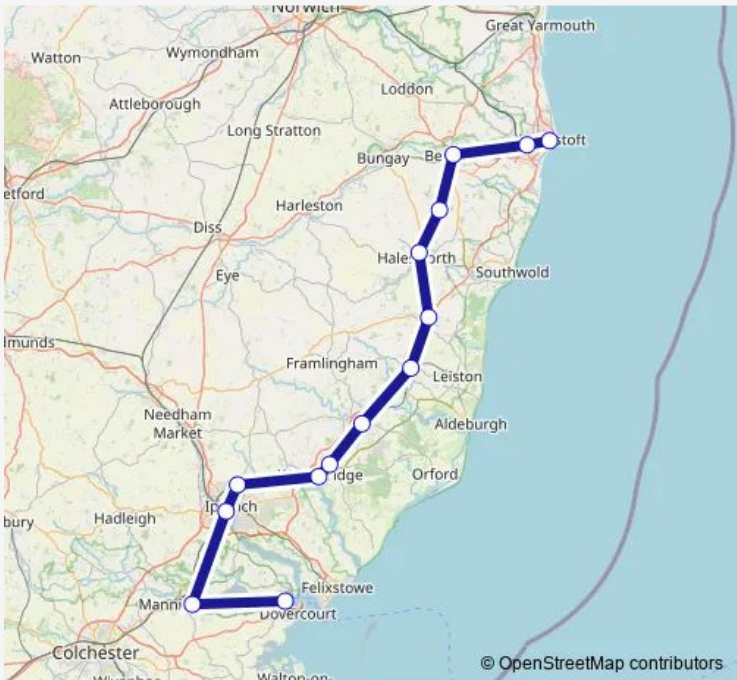

Rail Great Anglia Lowestoft - Harwich International

[Go to website](#)

Direction
 Lowestoft — Harwich International
 14 stops
[Open route schedule](#)

- Lowestoft
- Oulton Broad South
- Beccles
- Brampton (Suffolk)
- Halesworth
- Darsham
- Saxmundham
- Wickham Market
- Melton (Suffolk)
- Woodbridge
- Westerfield
- Ipswich
- Mistley
- Harwich International

Route schedule
 Lowestoft — Harwich International

Monday	05:24
Tuesday	05:24
Wednesday	05:24
Thursday	05:24
Friday	05:24
Saturday	—
Sunday	—

Route info
 Direction: Lowestoft
 Stops: 14
 Trip Duration: 2 hour 1 min

Oulton Broad South

Lowestoft

Route schedule

Harwich International — Lowestoft

Monday 21:47

Tuesday 21:47

Wednesday 21:47

Thursday 21:47

Friday 21:47

Saturday 21:38

Sunday —

Route info

Direction: Harwich International

Stops: 14

Trip Duration: 1 hour 55 min

Great Anglia Rail time schedules and route maps are available in an offline PDF at busmaps.com. Use the busmaps.com website to see live bus times, train schedule or subway schedule, and step-by-step directions for all public transit in Ipswich