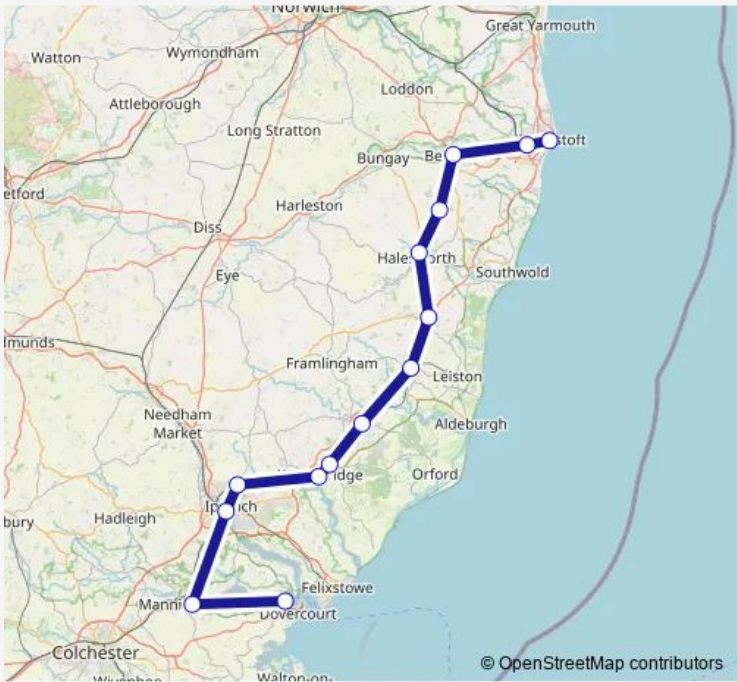

Rail Great Anglia Lowestoft - Harwich International

[Go to website](#)

Direction
 Lowestoft — Harwich International
 14 stops
[Open route schedule](#)

- Lowestoft
- Oulton Broad South
- Beccles
- Brampton (Suffolk)
- Halesworth
- Darsham
- Saxmundham
- Wickham Market
- Melton (Suffolk)
- Woodbridge
- Westerfield
- Ipswich
- Mistley
- Harwich International

Route schedule
 Lowestoft — Harwich International

Monday	05:24
Tuesday	05:24
Wednesday	05:24
Thursday	05:24
Friday	05:24
Saturday	—
Sunday	—

Route info
 Direction: Lowestoft
 Stops: 14
 Trip Duration: 2 hour 1 min

Direction

Harwich International — Lowestoft

14 stops

[Open route schedule](#)

Harwich International

Mistley

Ipswich

Westerfield

Friday 21:47

Saturday 21:38

Sunday —

Route info

Direction: Harwich International

Stops: 14

Trip Duration: 1 hour 55 min

Great Anglia Rail time schedules and route maps are available in an offline PDF at busmaps.com. Use the busmaps.com website to see live bus times, train schedule or subway schedule, and step-by-step directions for all public transit in Ipswich