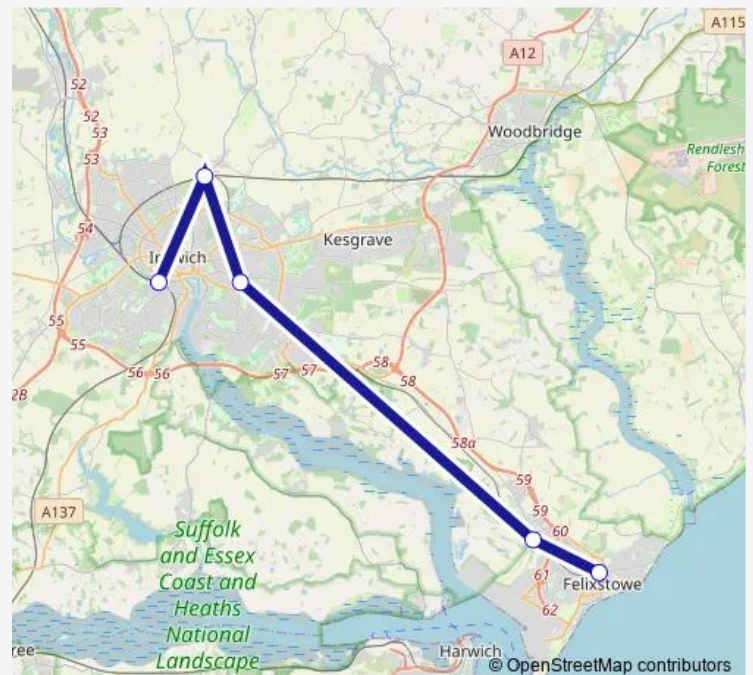

Rail Great Anglia Ipswich - Felixstowe

[Go to website](#)

Direction

Felixstowe — Ipswich

5 stops

[Open route schedule](#)

Felixstowe

Trimley

Thursday 05:34-23:01

Friday 05:34-23:01

Saturday 06:28-22:58

Sunday 10:25-20:25

Route info

Direction: Felixstowe

Stops: 5

Trip Duration: 0 hour 26 min

Great Anglia — Felixstowe - Ipswich

Direction

Ipswich — Felixstowe

5 stops

[Open route schedule](#)

Ipswich

Westerfield

Derby Road (Ipswich)

Direction: Ipswich

Stops: 5

Trip Duration: 0 hour 26 min

Great Anglia Rail time schedules and route maps are available in an offline PDF at busmaps.com. Use the busmaps.com website to see live bus times, train schedule or subway schedule, and step-by-step directions for all public transit in Ipswich