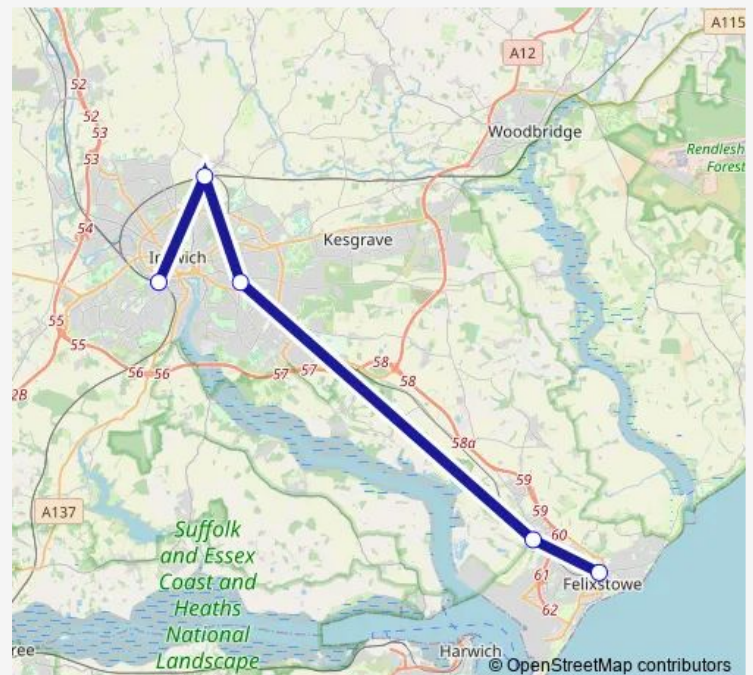

Rail Great Anglia Ipswich - Felixstowe

[Go to website](#)

Direction

Felixstowe — Ipswich

5 stops

[Open route schedule](#)

Felixstowe

Trimley

Thursday 05:34-23:01

Friday 05:34-23:01

Saturday 06:28-22:58

Sunday 10:25-20:25

Route info

Direction: Felixstowe

Stops: 5

Trip Duration: 0 hour 25 min

Great Anglia — Ipswich - Felixstowe

Direction

Ipswich — Felixstowe

5 stops

[Open route schedule](#)

Ipswich

Westerfield

Derby Road (Ipswich)

Direction: Ipswich

Stops: 5

Trip Duration: 0 hour 26 min

Great Anglia Rail time schedules and route maps are available in an offline PDF at busmaps.com. Use the busmaps.com website to see live bus times, train schedule or subway schedule, and step-by-step directions for all public transit in Ipswich