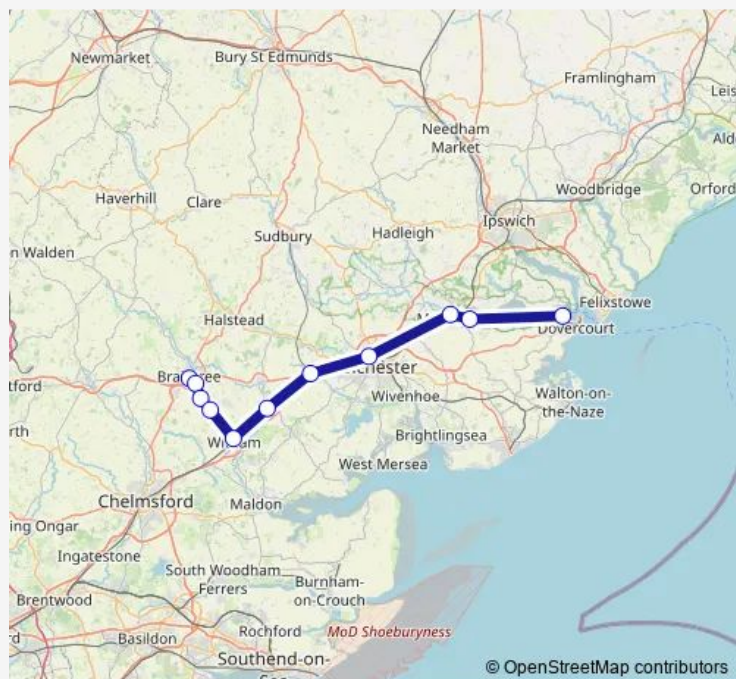

Rail Great Anglia Braintree - Harwich International

[Go to website](#)

Direction

Braintree — Harwich International

11 stops

[Open route schedule](#)

Braintree

Braintree Freeport

Saturday 07:00-21:00

Sunday —

Route info

Direction: Braintree

Stops: 11

Trip Duration: 1 hour 0 min

Great Anglia — Braintree - Harwich International

Direction

Harwich International — Braintree

11 stops

[Open route schedule](#)

Harwich International

Mistley

Manningtree

Colchester

Marks Tey

Kelvedon

Witham (Essex)

White Notley

Cressing

Braintree Freeport

Braintree

Route schedule

Harwich International — Braintree