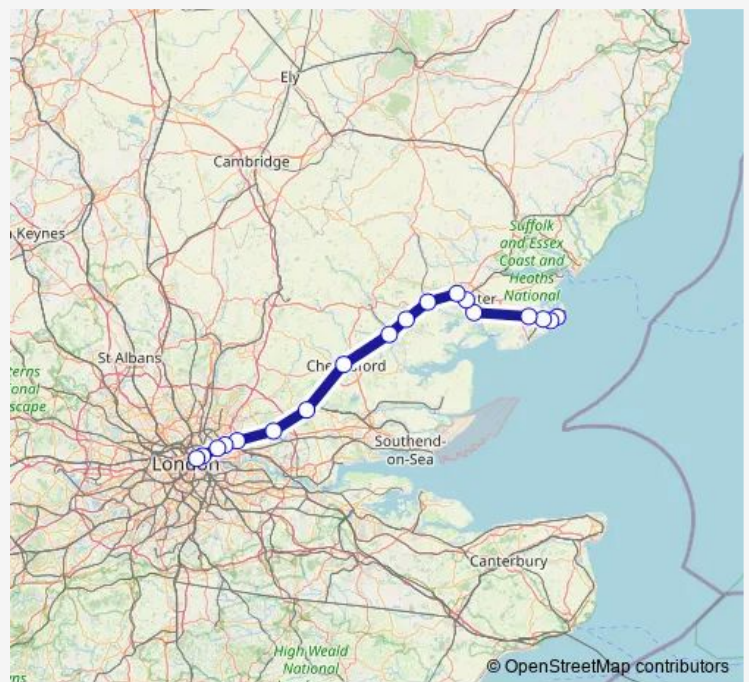

Rail Great Anglia Walton-on-the-Naze - London Liverpool Street

[Go to website](#)

Direction

Walton-on-the-Naze — London Liverpool Street

18 stops

[Open route schedule](#)

- Walton-on-the-Naze
- Frinton-on-Sea
- Kirby Cross
- Thorpe-le-Soken
- Wivenhoe
- Hythe (Essex)
- Colchester
- Marks Tey
- Kelvedon
- Witham (Essex)
- Chelmsford
- Shenfield
- Gidea Park
- Ilford
- Forest Gate
- Stratford (London)
- Bethnal Green
- London Liverpool Street

Route schedule

Walton-on-the-Naze — London Liverpool Street

Monday	08:01
Tuesday	08:01
Wednesday	08:01
Thursday	08:01
Friday	08:01
Saturday	—
Sunday	—

Route info

Direction: Walton-on-the-Naze

Stops: 18

Trip Duration: 1 hour 42 min

Great Anglia Rail time schedules and route maps are available in an offline PDF at busmaps.com. Use the busmaps.com website to see live bus times, train schedule or subway schedule, and step-by-step directions for all public transit in London