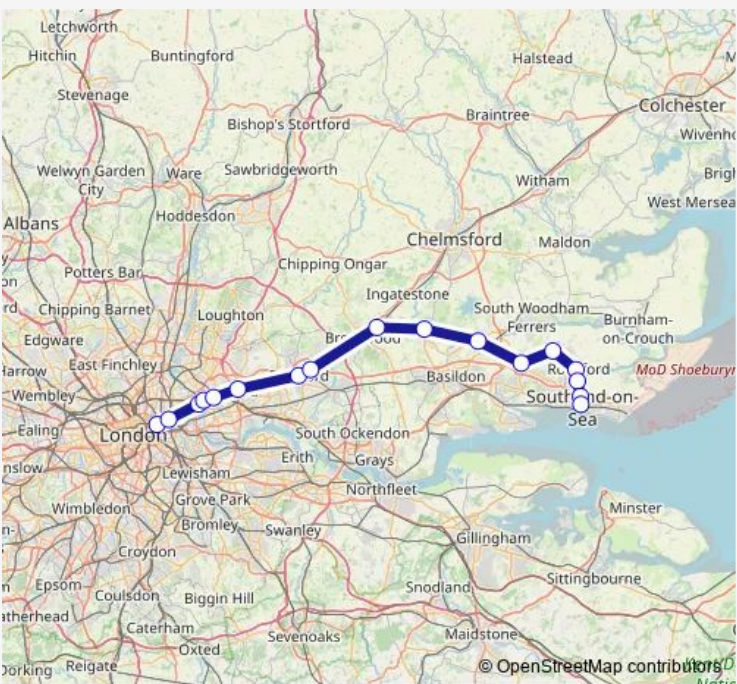

Rail Great Anglia Southend Victoria - London Liverpool Street

[Go to website](#)

Direction
 Southend Victoria — London Liverpool Street
 17 stops
[Open route schedule](#)

- Southend Victoria
- Prittlewell
- Southend Airport
- Rochford
- Hockley
- Rayleigh
- Wickford
- Billericay
- Shenfield
- Gidea Park
- Romford
- Ilford
- Forest Gate
- Maryland
- Stratford (London)
- Bethnal Green
- London Liverpool Street

Route schedule
 Southend Victoria — London Liverpool Street

Monday	04:30-23:45
Tuesday	04:30-23:43
Wednesday	04:30-23:43
Thursday	04:30-23:43
Friday	04:30-23:49
Saturday	04:31-23:49
Sunday	06:15-23:43

Route info
 Direction: Southend Victoria
 Stops: 17
 Trip Duration: 1 hour 3 min

Direction

London Liverpool Street — Southend Victoria

17 stops

[Open route schedule](#)

London Liverpool Street

Bethnal Green

Stratford (London)

Maryland

Route info

Direction: London Liverpool Street

Stops: 17

Trip Duration: 1 hour 3 min

Direction

Southend Victoria — London Liverpool Street

17 stops

[Open route schedule](#)