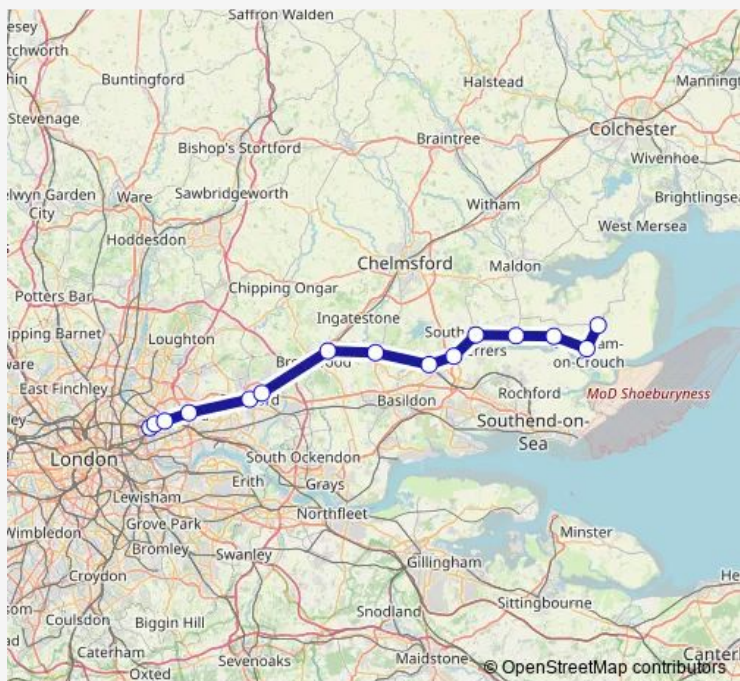

**Rail Great Anglia Stratford (London) - Southminster**

[Go to website](#)

**Direction**  
 Stratford (London) — Southminster

15 stops

[Open route schedule](#)

- Stratford (London)
- Maryland
- Forest Gate
- Ilford
- Romford
- Gidea Park
- Shenfield
- Billericay
- Wickford
- Battlesbridge
- South Woodham Ferrers
- North Fambridge
- Althorne Essex
- Burnham-on-Crouch
- Southminster

Route schedule  
 Stratford (London) — Southminster

Monday	05:05
Tuesday	05:05
Wednesday	—
Thursday	—
Friday	05:15-06:00
Saturday	05:15-06:00
Sunday	—

**Route info**

Direction: Stratford (London)

Stops: 15

## Direction

Southminster — Stratford (London)

14 stops

[Open route schedule](#)

Southminster

Burnham-on-Crouch

Althorne Essex

North Fambridge

## Route info

Direction: Southminster

Stops: 14

Trip Duration: 1 hour 4 min

Great Anglia Rail time schedules and route maps are available in an offline PDF at [busmaps.com](#). Use the [busmaps.com](#) website to see live bus times, train schedule or subway schedule, and step-by-step directions for all public transit in Romford