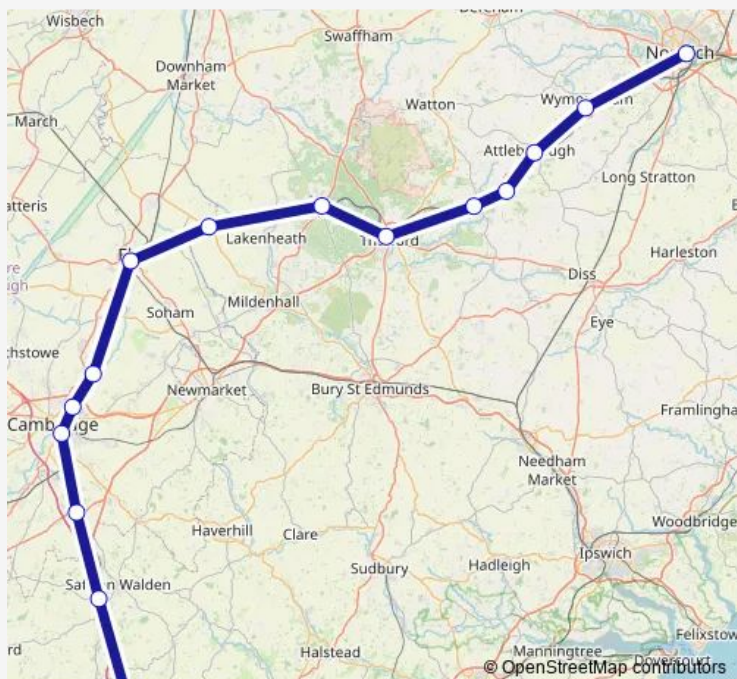

### Route schedule

Norwich — Stansted Airport

Monday —

Tuesday —

Wednesday —

Thursday —

Friday —

Saturday 15:21

### Route info

Direction: Norwich

Stops: 15

Trip Duration: 2 hour 3 min

Great Anglia — Stansted Airport - Norwich

**Direction**

Stansted Airport — Norwich

15 stops