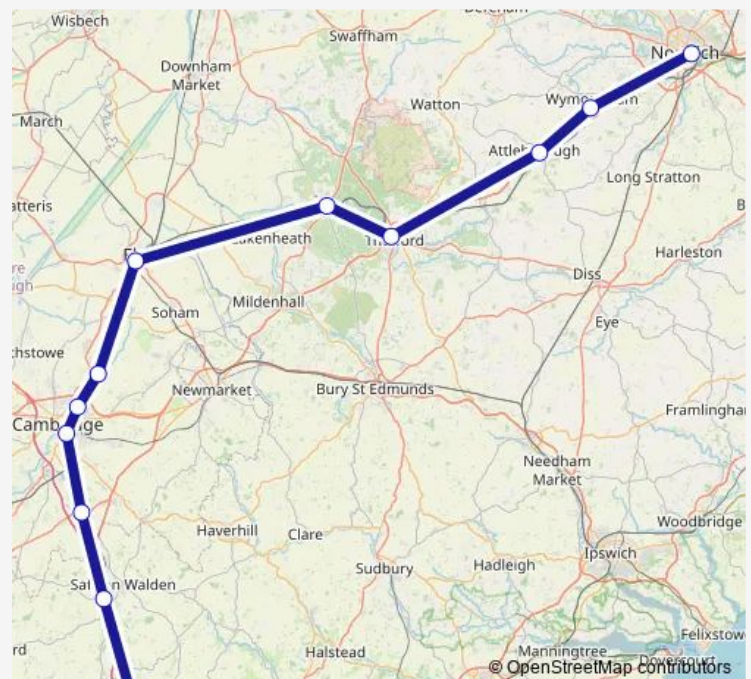

### Direction

Norwich — Stansted Airport

15 stops

[Open route schedule](#)

- Norwich
- Wymondham
- Attleborough
- Eccles Road
- Harling Road
- Thetford
- Brandon
- Shippea Hill
- Ely
- Waterbeach
- Cambridge North
- Cambridge
- Whittlesford Parkway
- Audley End
- Stansted Airport

### Route schedule

Norwich — Stansted Airport

Monday	—
Tuesday	—
Wednesday	—
Thursday	—
Friday	—
Saturday	15:21
Sunday	—

### Route info

Direction: Norwich

Stops: 15

Trip Duration: 2 hour 5 min

Great Anglia — Norwich - Stansted Airport

**Direction**

Stansted Airport — Norwich

15 stops

[Open route schedule](#)

Stansted Airport

Elsenham

Newport (Essex)

Audley End

Whittlesford Parkway

Cambridge

Cambridge North