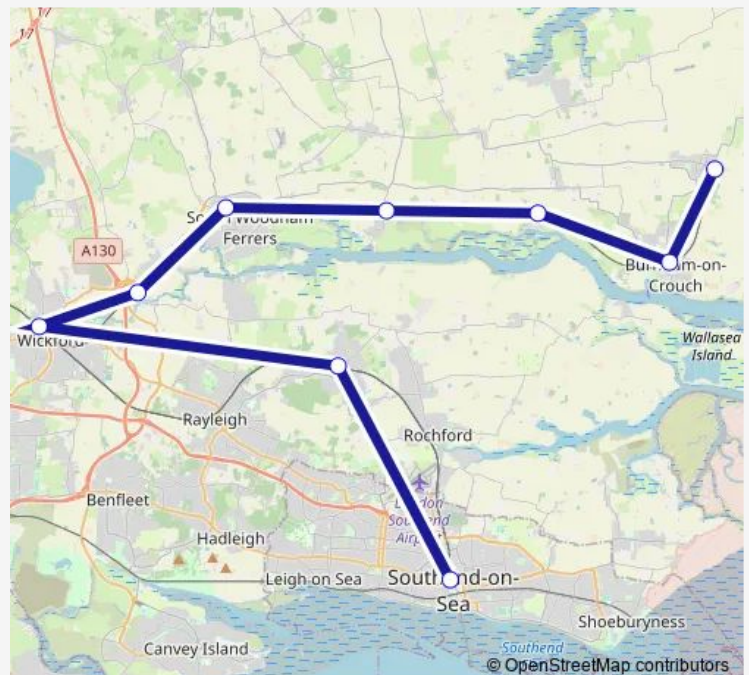

Rail Great Anglia Southminster - Southend Victoria

[Go to website](#)

Direction

Southminster — Southend Victoria

9 stops

[Open route schedule](#)

Southminster

Burnham-on-Crouch

Althorne Essex

North Fambridge

South Woodham Ferrers

Battlesbridge

Wickford

Hockley

Southend Victoria

Route schedule

Southminster — Southend Victoria

Monday —

Tuesday —

Wednesday 22:05

Thursday —

Friday —

Saturday —

Sunday 22:05

Route info

Direction: Southminster

Stops: 9

Trip Duration: 0 hour 50 min

Great Anglia — Southminster - Southend Victoria

Great Anglia Rail time schedules and route maps are available in an offline PDF at busmaps.com. Use the busmaps.com website to see live bus times, train schedule or subway schedule, and step-by-step directions for all public transit in Southend-on-Sea