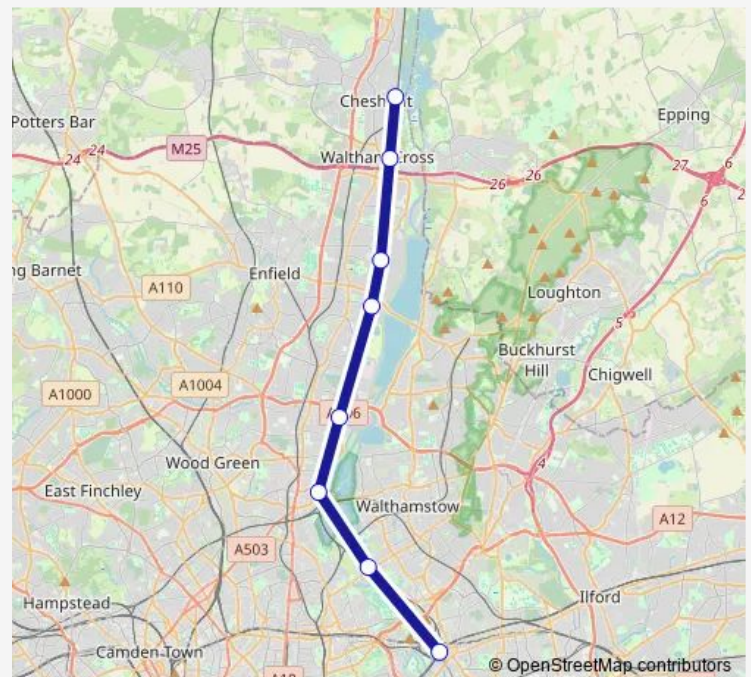

Rail Great Anglia Cheshunt - Stratford (London)[Go to website](#)**Direction**

Cheshunt — Stratford (London)

8 stops

[Open route schedule](#)

Cheshunt

Waltham Cross

Enfield Lock

Brimsdown

Ponders End

Tottenham Hale

Lea Bridge

Stratford (London)

Route schedule

Cheshunt — Stratford (London)

Monday	—
Tuesday	—
Wednesday	—
Thursday	—
Friday	—
Saturday	—
Sunday	07:00

Route info

Direction: Cheshunt

Stops: 8

Trip Duration: 0 hour 27 min

**Great Anglia — Cheshunt - Stratford (London)****BusMaps**

Direction

Stratford (London) — Cheshunt

8 stops

[Open route schedule](#)

Monday	—
Tuesday	—
Wednesday	—
Thursday	—
Friday	—
Saturday	—
Sunday	07:31

Route info

Direction: Stratford (London)

Stops: 6

Trip Duration: 0 hour 24 min

Great Anglia Rail time schedules and route maps are available in an offline PDF at [busmaps.com](#). Use the [busmaps.com](#) website to see live bus times, train schedule or subway schedule, and step-by-step directions for all public transit in London