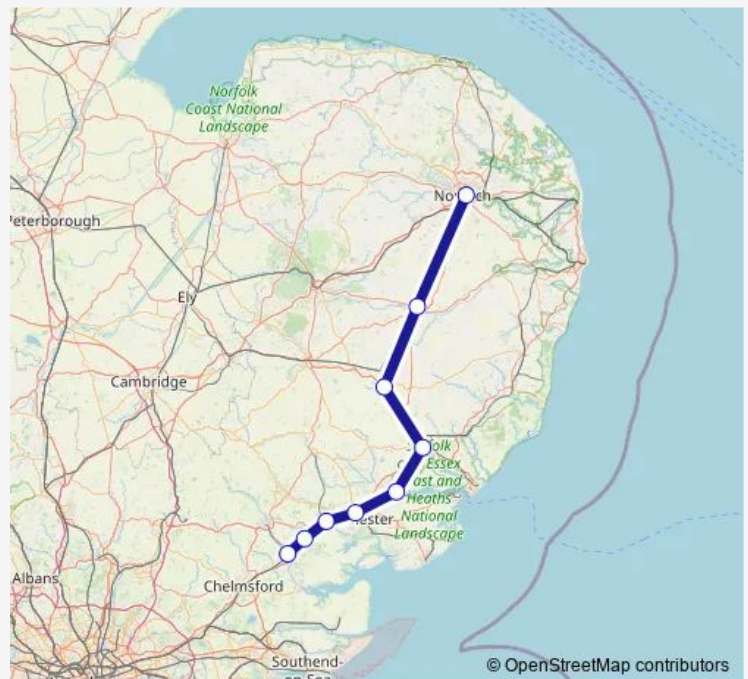

## Rail Great Anglia Witham (Essex) - Norwich

[Go to website](#)

### Route schedule

Norwich — Witham (Essex)

Monday —

Tuesday —

Wednesday —

Thursday —

Friday —

Saturday 05:00-22:00

### Route info

Direction: Norwich

Stops: 8

Trip Duration: 1 hour 17 min

**Direction**

Witham (Essex) — Norwich

9 stops

[Open route schedule](#)

## Route info

Direction: Witham (Essex)

Stops: 9

Trip Duration: 1 hour 13 min

Great Anglia Rail time schedules and route maps are available in an offline PDF at [busmaps.com](#). Use the [busmaps.com](#) website to see live bus times, train schedule or subway schedule, and step-by-step directions for all public transit in Norwich