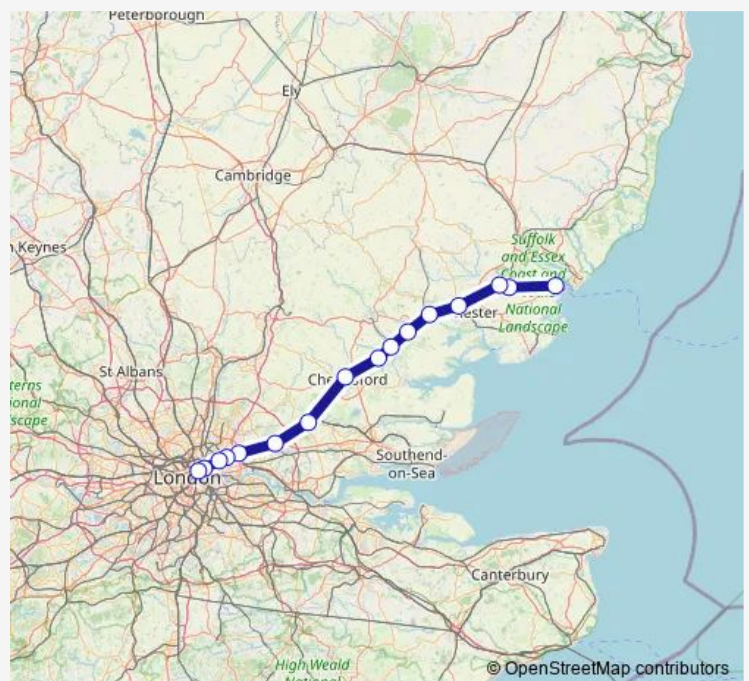

Rail Great Anglia London Liverpool Street - Harwich International

[Go to website](#)

Direction

Harwich International — London Liverpool Street

14 stops

[Open route schedule](#)

Harwich International

Mistley

Forest Gate

Stratford (London)

Bethnal Green

London Liverpool Street

Route schedule

Harwich International — London Liverpool Street

Monday 06:20

Tuesday 06:20

Wednesday 06:20

Thursday 06:20

Friday 06:20

Saturday —

Sunday 20:30

Route info

Direction: Harwich International

Stops: 14

Trip Duration: 1 hour 21 min

Direction

Harwich International — London Liverpool Street

16 stops

[Open route schedule](#)

Harwich International

Mistley

Manningtree