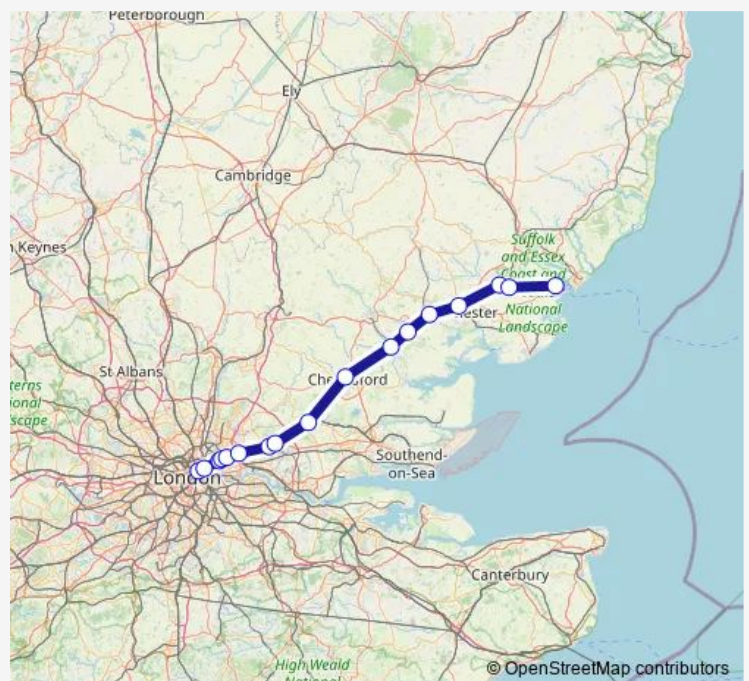

Rail Great Anglia London Liverpool Street - Harwich International

[Go to website](#)

Direction

Harwich International — London Liverpool Street

14 stops

[Open route schedule](#)

Harwich International

Mistley

Forest Gate

Stratford (London)

Bethnal Green

London Liverpool Street

Route schedule

Harwich International — London Liverpool Street

| | |
|-----------|-------|
| Monday | 06:20 |
| Tuesday | 06:20 |
| Wednesday | 06:20 |
| Thursday | 06:20 |
| Friday | 06:20 |
| Saturday | — |
| Sunday | 20:30 |

Route info

Direction: Harwich International

Stops: 14

Trip Duration: 1 hour 21 min

Direction

Harwich International — London Liverpool Street

16 stops

[Open route schedule](#)

Thursday 19:36-20:36

Friday 19:04-20:36

Saturday 19:04

Sunday 20:00

Route info

Direction: London Liverpool Street

Stops: 17

Trip Duration: 1 hour 23 min